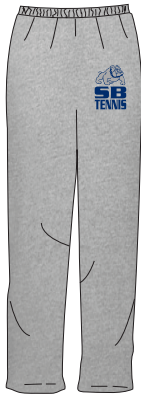

STONE BRIDGE MENS TENNIS ORDER FORM

HOODED SWEATSHIRT

Champion 8 oz. Double Dry®
Performance Bonded Fleece Hood

Item Color: SLATE GRAY/SHARK

\$40

[XXL-\$41.50]

ADULT

S	M	L	XL	XXL

SHORT SLEEVE TEE

980 Anvil 4.5 oz Ringspun
Cotton Fashion Fit T-Shirt

Item Color: LAKE BLUE

\$7

[XXL-\$8.50]

ADULT

S	M	L	XL	XXL

\$4

YES

OPTIONAL PERSONALIZATION

SWEATPANTS

Champion 9 oz. 50/50
Open Bottom Sweatpants

Close Up

Item Color: OXFORD

\$15

[XXL-\$16.50]

ADULT

S	M	L	XL	XXL

TENNIS SHOES

Nike Zoom Breathe
2K10 Men's Tennis Shoe

Item Color: BLACK/VIBRANT BLUE

\$70

ADULT

S	M	L	XL	XXL