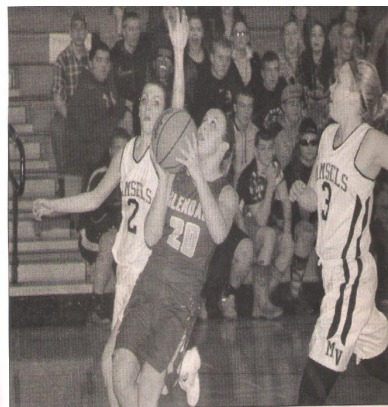

Mo Valley won the quarter 16-11 and trimmed the lady Viking advantage to 35-31 heading into the fourth quarter.

There, Hannah Kitko made her presence felt, scoring seven of her game-high 16 points. Her long range 3-pointer brought the Damsel deficit down to 39-37 and her jump shot and two free throws minutes later gave the Damsels their only lead of the second half.

"I'm proud of the way they played the second half," Kitko said. "They just got off to a slow start. They struggled in the first half of the game. We have a tendency to do that. We have to get it moving earlier in the game."

But Fowler made sure the lead didn't stand and the Lady Vikings stayed in contention for the Moshannon Valley League title.

Clarkson, who came off the bench, was also key for Glendale in the second half. She scored 10 of her team-high 14 points in the third and fourth quarter to help keep the Lady Vikings in the game as the Damsels rallied.

"We have six girls that can do that," Matchlock said. "Lauryn didn't start tonight, but she came off the bench and gave us some offense. We can get that from someone different every night."

Glendale is 5-2 in the MVL, while Mo Valley is

2-2. Both teams trail West Branch in the loss column by one.

The Lady Vikings improved to 11-7 overall, while the Damsels dipped to 5-12.

Glendale travels to St. Joseph's today. Mo Valley visits Williamsburg on Thursday.

Glendale—45

Lukehart 1 0-0 2, Matier 3 0-0 6, Krepps 3 1-6 7, O'Shell 4 2-3 10, Fowler 2 2-2 6, Clarkson 6 1-2 14, Gallaher 0 0-0 0. Totals: 19 6-13 45.

Mo Valley—42

Kolesar 3 0-0 6 H. Kitko 5 4-8 16, Harlow 5 1-4 11, E. Kitko 1 0-1 3, McCoy 2 1-2 5, Blake 0 1-4 1. Totals: 16 7-19 42.

Score By Quarters

Glendale 20 4 11 10—45
Mo Valley 10 5 16 11—42