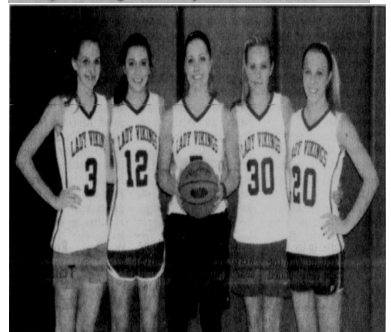

Ricketts averaged 12.8 points per game last season and was named a Progressland First Team

all-star for her efforts.

"We have five returning letterwinners," Matchock said. "We also have (Meghan) Krepps and (Sydney) Gallaher, who contributed greatly at the end of the season. We have the experience we need to take the next step. We are going to play an up-tempo game and let our defense generate our offense. This is a very well rounded team. No one stands out so it will be hard for other teams to focus on one or two girls. All of them are capable of stepping up on a given night."

1—at Moshannon Valley; 2—St. Joseph's; 4—Juniata Valley; 5—at Harmony; 8—Bellwood-Antis.

All games begin at 7:30 p.m. unless noted.

Photo by Rich Marzetti
Lady Vikings letterwinners — The Glendale girls basketball team returns five letterwinners to its 2015-16 squad. From left, are Amber Matier, Makenzie Lukehart, Anna Fowler, Cierra O'Shell and Lauryn Clarkson.

The Lady Vikings got 16 points from Meghan Krepps and 12 from Makenzie Lukehart in the victory.

"I thought the girls did a good job tonight," said Glendale head coach John Matchock. "Makenzie and Meghan did a great job for us. I think we were able to spread the ball around and find the open man."

The Lady Vikings jumped out to an 18-4 lead after the first quarter and never looked back. Krepps had eight of her points in the frame, including a 6-0 run to close out the quarter.

Glendale was able to take advantage of 35 Lady Tide turnovers and dominated on the boards in the first half.