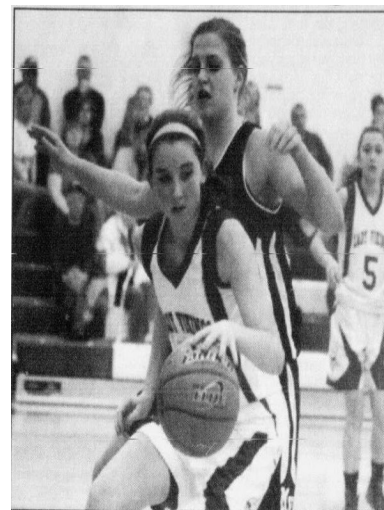

Photo by Jon Christoff

Glendale's Katelyn Matthews, front, dribbles while Moshannon Valley's Tayia Swoope defends during Wednesday's contest. Matthews scored 23 points and had nine rebounds to lift the Lady Vikings to a 40-33 win.