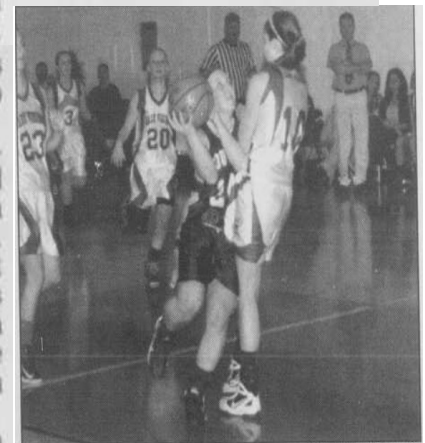

Matthews led all scorers with 17 points, 11 rebounds and three blocks. Noel netted 13 points and four rebounds, Peterson had eight rebounds, while Courtney McMurray and Noel had four each.

"She's a good shooter," said Matchock of Noel. "When she gets her open looks and has time to square up and shoot, she will make most of them. Luckily, she was on tonight."

P-O's high scorer was Rusnak, who had 10 points and a game-high 13 rebounds, as well as three blocks.

"Briana played pretty good," Myers said. "We do depend on her a lot, probably too much. But she plays hard and she does the best she can."

"We just have to keep trying to get better."

The Lady Mounties dropped to 1-6 overall and play Moshannon Valley this evening in the consolation game at 6.

Glendale improved to 4-3 overall and plays Williamsburg in the championship game at 7:30 p.m.

Philipsburg-Osceola—33

Burge 1 0-0 2, Hayward 2 3-3 8, Showers 2 1-4 5, Myers 3 0-0 6, Meersand 1 0-0 2, Rusnak 4 2-2 10, Whitehead 0 0-0 0, Bone 0 0-0 0. Totals: 13 6-9 33.

Glendale—35

Reed 0 0-2 0, McMurray 0 0-1 0, Matthews 7 3-4 17, Potter 0 0-0 0, Peterson 1 1-2 3, Kimberly 0 0-1 0, Kutruff 0 0-0 0, Noel 6 1-2 13, Ricketts 1 0-0 2. Totals: 15 5-12 35.

Three-pointers: Hayward.

Score by Quarters

Philipsburg-Osceola	6	14	6	7—33
Glendale	9	8	8	10—35

Photo by Chris Wechtenhiser
Philipsburg-Osceola's Abby Showers drives to the basket as Glendale's Katelyn Matthews tries to draw a charge. Matthews was called for the foul, but the Lady Vikings won, 35-33.