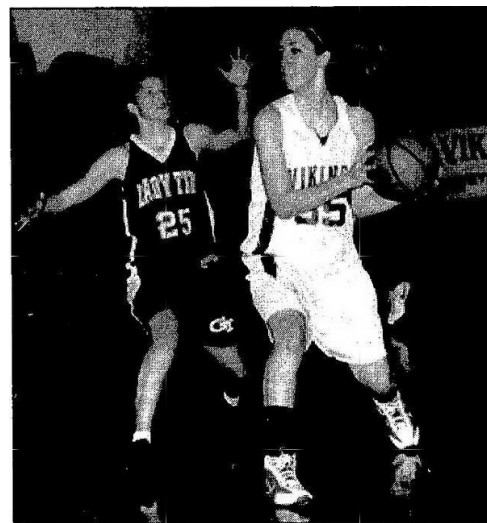

Three-pointers: Legrand 4, Wilson 2, Gates.

Score by Quarters

Curwensville	8	11	9	5—33
Glendale	15	16	16	13—60

Photo by Jim Butler

Glendale's Morgan Biddle, right, looks to pass the ball during Wednesday's game as Curwensville's Tess Bloom defends. Biddle finished the night with 16 points and 11 rebounds in the Lady Vikings' 60-33 win, while Bloom led the Lady Tide with 16.