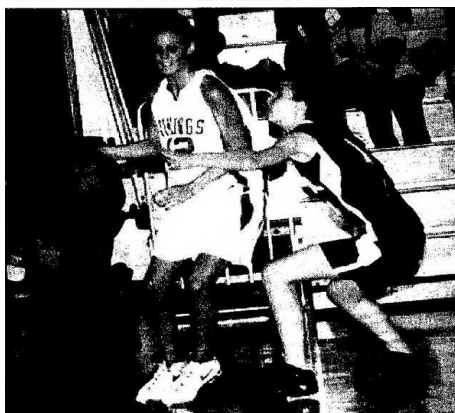

Three-pointers: Legrand 4, Wilson 2, Gates.

Score by Quarters

Curwensville	8	11	9	5—33
Glendale	15	16	16	13—60

Photo by Jim Butler

Glendale's Morgan Biddle, right, looks to pass the ball during Wednesday's game as Curwensville's Tess Bloom defends. Biddle finished the night with 16 points and 11 rebounds in the Lady Vikings' 60-33 win, while Bloom led the Lady Tide with 16.