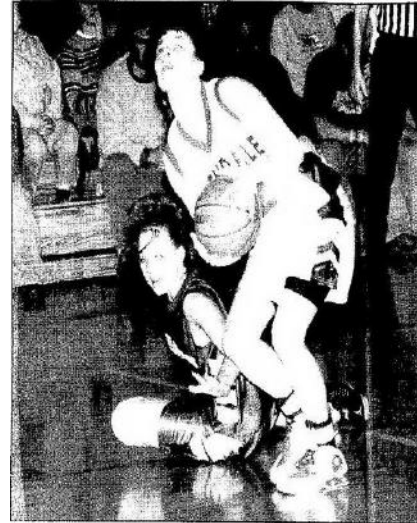

"I just told the girls to go out there and hustle the best you can to get back into it," Priester said. "They (Glendale) moved the ball down court and got some

open looks against our press. I think this is a good learning experience for our girls — playing against a team going to playoffs. I wish them the best of luck."

Brittany Boulton led Glendale with six points off the bench in the fourth, including a pushback off her own missed free throw attempt as time expired to set the final.

The Lady Vikings improved to 12-12 on the season and finished the MVL with a perfect 8-0 mark. The Lady Owls dropped to 5-16 overall and finished with a 1-7 mark in league play.

Glendale is back in action Monday, playing Blacklick Valley in the first round of the District 6 playoffs at Purchase Line. Tip-off is set for 6 p.m.

Harmony closes out its season this evening, traveling to Brockway.

Harmony—36

Kruise 1 2-4 4, Neff 5 2-4 13, Brink 3 4-4 10, Leyo 0 0-0 0, Beck 2 0-1 4, Gallaher 0 1-2 1, Harkleroad 1 0-0 2, Wholaver 1 0-2 2, Coble 0 0-0 0. Totals: 13 9-17 36.

Glendale—63

Laing 6 0-5 12, Morrison 7 1-3 16, McGarvey 5 0-0 10, McQuown 2 2-4 6, Peoples 4 0-0 9, Matthews 0 0-0 0, Krise 2 0-0 4, Horon 0 0-0 0, C. Dick 0 0-0 0, Kovach 0 0-0 0, Budzinski 0 0-3 0, Twigg 0 0-0 0, Boulton 2 2-4 6, T. Dick 0 0-0 0. Totals: 28 5-19 63.

Three-pointers: Neff; Morrison, Peoples.

Score by Quarters

Harmony	8	14	6	8—36
Glendale	23	12	13	15—63

The Lady Vikings' Kristin Laing looks for a layup during Monday's win over Harmony. Laing netted 12 points in her final home game, as Glendale won 63-36. Also pictured is the Lady Owls' Emily Leyo.