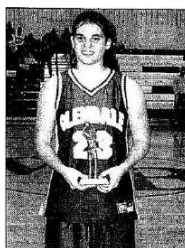

The Lady Vikings improved to 2-0 on the season. Glendale returns to action on Monday when it hosts Moshannon Valley in a Moshannon Valley League matchup.

Howe, Parks and Kristin Shiflett each had eight points for the Lady Warriors, while Modzel added seven.

West Branch dropped to 1-1 on the year. The Lady Warriors host Southern Huntingdon on Monday in a Juniata Valley League game.

"I don't feel bad about my girls and their hustle," Matson said. "They never gave up, and I think we are going to win games this year. I'm very positive about the direction of the team and their attitude and their hustle. We'll be okay."

"West Branch has a great team," said Matchock. "They are young, but they play hard. Every game is going to be a dogfight. No game in the Mo Valley League is going to be a walk in the park."

Bucktail defeated Austin the consolation game, 49-41.

Glendale—49

Laing 2 1-2 5, Morrison 0 2-4 2, McGarvey 4 0-1 8, McQuown 9 3-6 21, Peoples 2 1-6 5, Krise 0 0-1 0, Matthews 2 1-3 6, Twigg 0 0-0 0, Budzinski 0 0-0 0, Boulton 1 0-0 2. Totals: 20 8-23 49.

West Branch—33

Houston 0 0-0 0, Parks 4 0-1 8, Modzel 3 1-2 7, Perks 0 1-2 1, Wesesky 0 0-1 0, Howe 3 0-0 8, Larson 0 1-2 1, Shiflett 3 1-2 8. Totals: 13 4-10 33.

Three-pointers: Matthews; Howe 2, Shiflett.

Score by Quarters

Glendale	8	17	11	13—49
West Branch	5	8	4	16—33

Most Outstanding Player — Glendale's Ashlee McQuown was named the Most Outstanding Player at the Lady Warriors Tip-Off Tournament on Saturday evening at West Branch High School. McQuown had 40 points and 32 rebounds in the two games en route to the honor.

Photo by Jaclyn Yingling