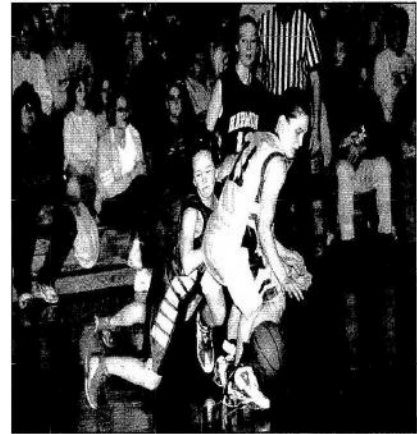

February 13, 2006: Harmony 36 at Glendale 63

Home Sweet Home

Glendale sends seniors out in style in final home game

By Jon Christoff
Sports Writer

FLINTON — Glendale girls basketball coach John Matchock and the rest of the Lady Viking squad wanted to send their eight seniors out with a win in the last home game. Matchock and Co. did so in impressive fashion Monday night, defeating Moshannon Valley League rival Harmony, 63-36, in Flinton.

"Every year I really try to get them a win in their last home game because I want them to go out on a good note," said Matchock. "Even though we have a playoff game left, it's always nice to win that last game at home, in front of your fans, parents and friends."

The Lady Vikings built up an early lead in the first quarter and never looked back.

Glendale senior Justine Morrison had the hot hand in the first quarter, connecting on all five of her shots from the floor. Morrison finished the frame with 11 points and scored a game-high 16, on 7-of-10 shooting from the floor.

Michelle Peoples netted five points in the first to help the Lady Vikings lead 23-8 after the quarter.

"They got red-hot right off the bat and hit a lot of shots in the first quarter," said Harmony coach Chris Priester. "They came out and played well. They executed their offense. When they're making shots like that, it's hard to keep up with them."

Glendale was 10-of-15 in the first, while its stingy defense limited Harmony to just 4-of-10 shooting and forced eight Lady Owl turnovers in the stanza.

"We came out on fire," Matchock said. "We usually get early points on layups, but tonight our shots were falling. I think our girls were pumped up, being our last home game and having a lot of fans here. They were gung-ho from the beginning, and that helped us get an early lead."