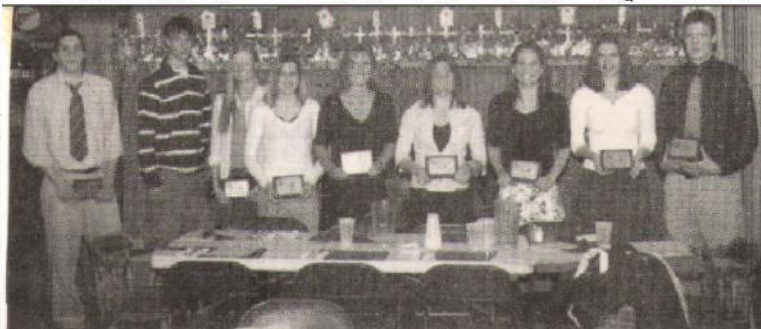

Photo by Jan Christoff

The Moshannon Valley League first team all-stars were announced at a banquet on Wednesday at Grandview Golf Club. From left are Harmony's Chris Priester, Curwensville's Bart McGary, Jackie White and Danielle Struble, Moshannon Valley's Amy Tomasko, West Branch's Kari Larson, Glendale's Justine Morrison and Ashlee McQuown, and Harmony's Caleb Rorabaugh. Absent from the photo are Mo Valley's Chris Wulderk and West Branch's Mike Bloom.

Mo Valley League banquet held

LUMBER CITY — The Moshannon Valley Athletic Association held its annual basketball banquet to recognize both individuals and team accomplishments from this past season at the Grandview Golf Club on Wednesday night.

The Glendale girls basketball team and the Harmony boys basketball team were crowned league champions, and each squad had its share of league all-stars.

Representing the Owls on the first team were senior Caleb

Rorabaugh and junior Chris Priester, while Eric Homer was tabbed honorable mention.

Ashlee McQuown and Justine Morrison represented the Lady Vikings on the first team, with Sara McGarvey receiving an honorable mention selection.

Rorabaugh and Priester were joined on the first team by West Branch's Mike Bloom, Curwensville's Bart McGary and Moshannon Valley's Chris Wulderk.

Glendale had Shane Krestar

and Sam Yingling on the honorable mention list, along with West Branch's Chris Dotts and Grady Luzier.

In addition to McQuown and Morrison, the first team consisted of West Branch's Kari Larson, Mo Valley's Amy Tomasko and Curwensville's Danielle Struble and Jackie White.

Harmony's Rochelle Beck and Kierstyn Kruiise, along with West Branch's Alicia Howe, joined McGarvey on the girls' honorable mention list.