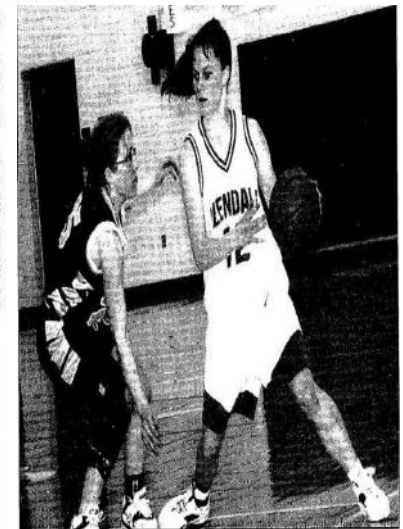

Curwensville fell to 8-6 overall and 4-1 in the MVL. The Lady Tide host Harmony on Tuesday.

Glendale's Kristin Laing led the Lady Vikes to a 39-17 victory over Curwensville in the junior varsity match-up. Gates scored a game-high 13 points for Glendale. Curwensville's Jackie White scored a team-high eight points.

NOTES: Glendale's starters scored a combined 38 of its 41 points. It was the highest combined total for the five starters since Dec. 28, 2004 when they scored a combined 42 points in a 47-52 loss to Everett. ... Kuttruff leads Glendale in three-point field goals this season with nine, including one Friday night coming off the bench. ... Wagner's, 17 points for Curwensville raised the bar on her season total, surpassing her previous season-high 16 points and her highest point total since Feb. 12, 2004, when she posted a career-high 21 points in a 57-50 victory over Ridgway.

Curwensville—33

Barrett 1 0-2 2, Cleaver 0 0-0 0, Francisco 0 0-0 0, Kavelak 1 1-1 3, Penvose 1 1-2 3, Rebar 1 3-4 5, Wagner 6 5-7 17, White 1 1-2 3.
Totals: 11 11-16 33.

Glendale—41

Laing 1 9-11 11, McGarvey 0 0-2 0, Morrison 2 7-8 11, McQuown 5 1-4 11, Budzinsky 0 0-0 0, Heverly 1 2-4 5, Kuttruff 1 0-0 3, Twigg 0 0-0 0. Totals: 10 19-29 41.

Three-pointers: Heverly 1, Kuttruff 1.

Score by Quarters

Curwensville	5	7	4	17—33
Glendale	8	11	11	11—41