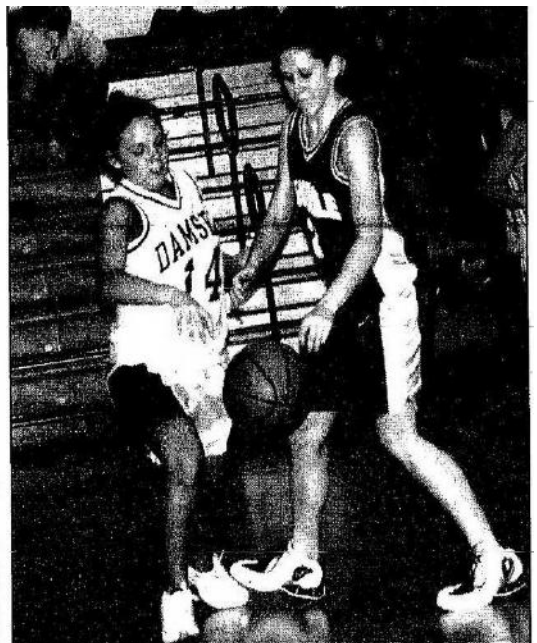

But Glendale was not to be outdone, as two free throws from Ashlee McQuown set the final. McQuown was also a contributor for Glendale, netting seven points on the evening. Teammate Justine Morrison also chipped in with six.

"In the third quarter, offensively, we just came to a standstill," said Tomasko. "We just couldn't seem to get anything going, and that seems to have been happening to us lately, where we'll have a bad quarter."

The Lady Vikes improved to 6-13 overall, 6-1 in the Moshannon Valley League and 2-3 in the second cycle of the Juniata Valley League. Mo Valley fell to 1-15 with the loss, 1-4 in the MVL and 0-4 in the JVL.

The Damsels won the junior varsity game, 27-26, on a Godin free throw with no time remaining. Jordan Cook led Mo Valley with 10 points. C.J. Krise led the Lady Vikes with seven points.

Glendale returns to action Wednesday when it travels to Penns Valley. Mo Valley is back in action this evening, traveling to Williamsburg.

Glendale—34

Laing 1 2-5 4, McGarvey 4 1-2 9, Morrison 2 2-8 6, McQuown 2 3-7 7, Heverly 1 1-2 4, Kutruff 2 0-2 4, Krise 0 0-0 0, Kenawell 0 0-0 0. Totals: 12 9-26 34.

Moshannon Valley—23

Leskovansky 4 1-2 9, V. Tomasko 0 0-1 0, Rebar 1 0-0 2, A. Tomasko 2 4-6 8, Bacher 0 0-0 0, Cook 1 0-0 2, Godin 1 0-0 2. Totals: 9 5-9 23.

Three-pointers: Heverly 1.

Score by Quarter

Glendale	11	7	6	10	—34
Moshannon Valley	9	8	0	6	—23

Photo by Jim Butler
Moshannon Valley's Staci Godin (14) looks for the steal against Glendale's Sara McGarvey in the Damsels' 34-23 loss Monday evening. McGarvey led Glendale with nine points.