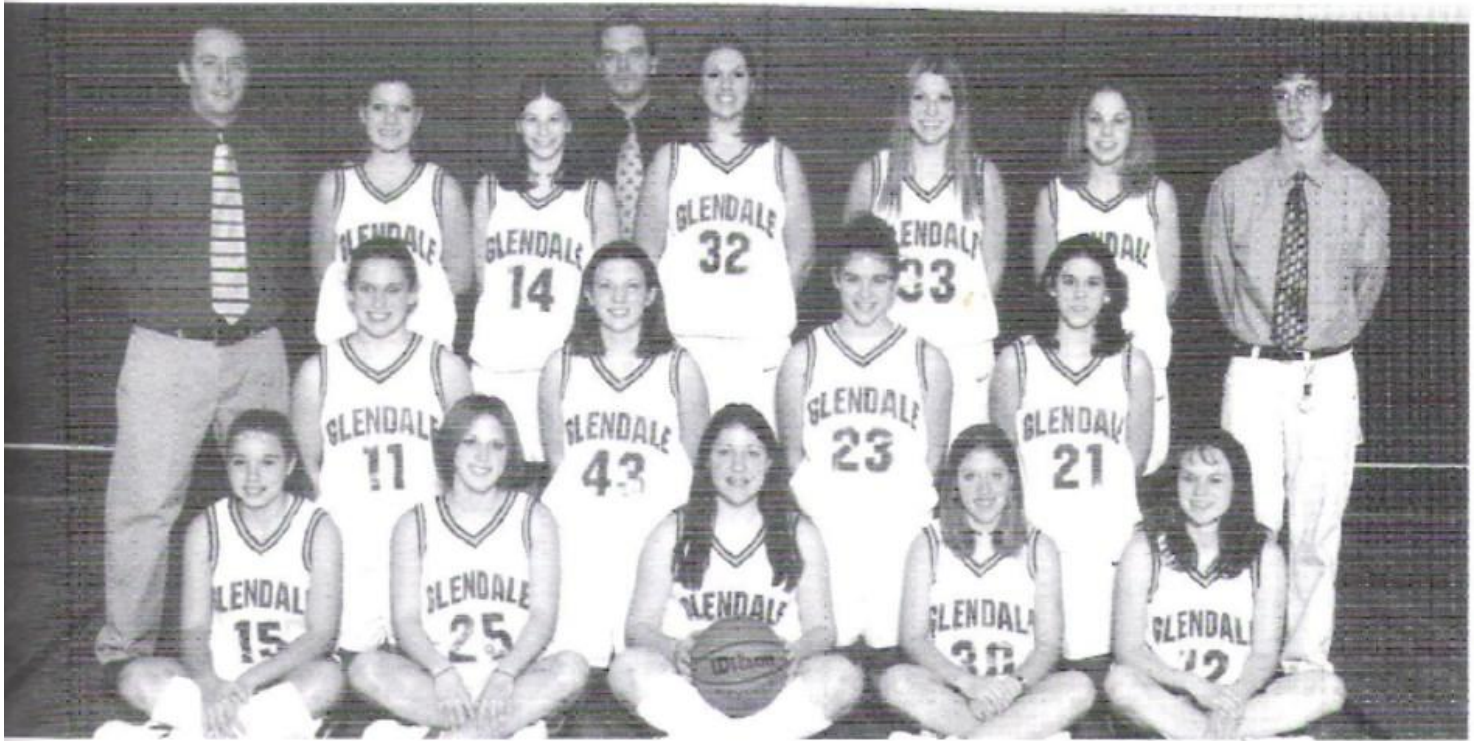

2003-2004 Season

Varsity Girls Basketball

Back Row (Left to Right) Nicole Matthews, Michelle Kuttruff, CJ Krise, Amber Kenawell, Kristin Laing,
Middle Row (Left to Right) Justine Morrison, Michelle Peoples, Ashlee McQuown, Sara McGarvey,
Front Row (Left to Right) Coach Tekely, Cristy Lovell, Nicole Heberly, Coach Matchock, Adrienne McQuown,
Kaytee Gates, Ashley O'Shell, Coach McClellan.

Coaches: John Matchock, Chris Tekely, and Steve McClellan