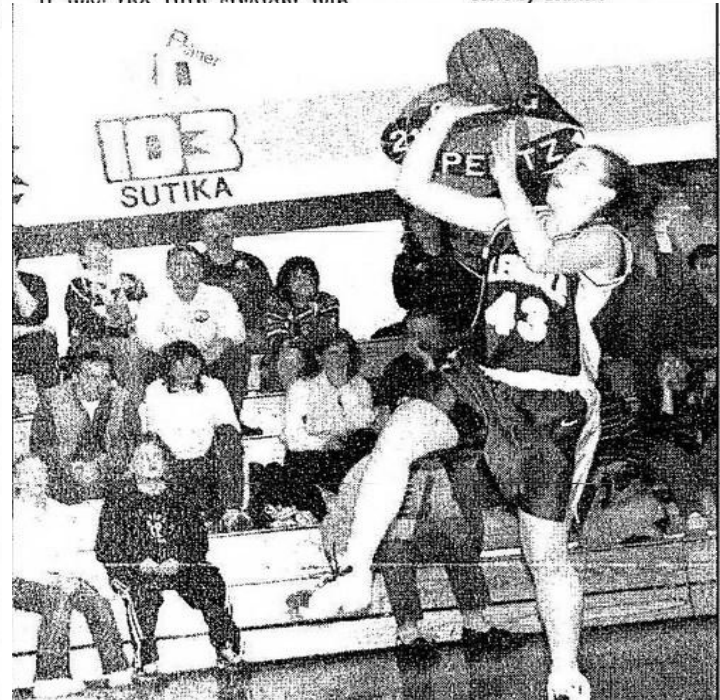

Score by Quarters

Photo by Jim Butler

Glendale's Michelle Peoples takes in a layup off a steal in the second quarter of the Lady Vikings' game against Curwensville on Friday evening. Peoples had eight points in Glendale's 41-33 loss to the Lady Tide.