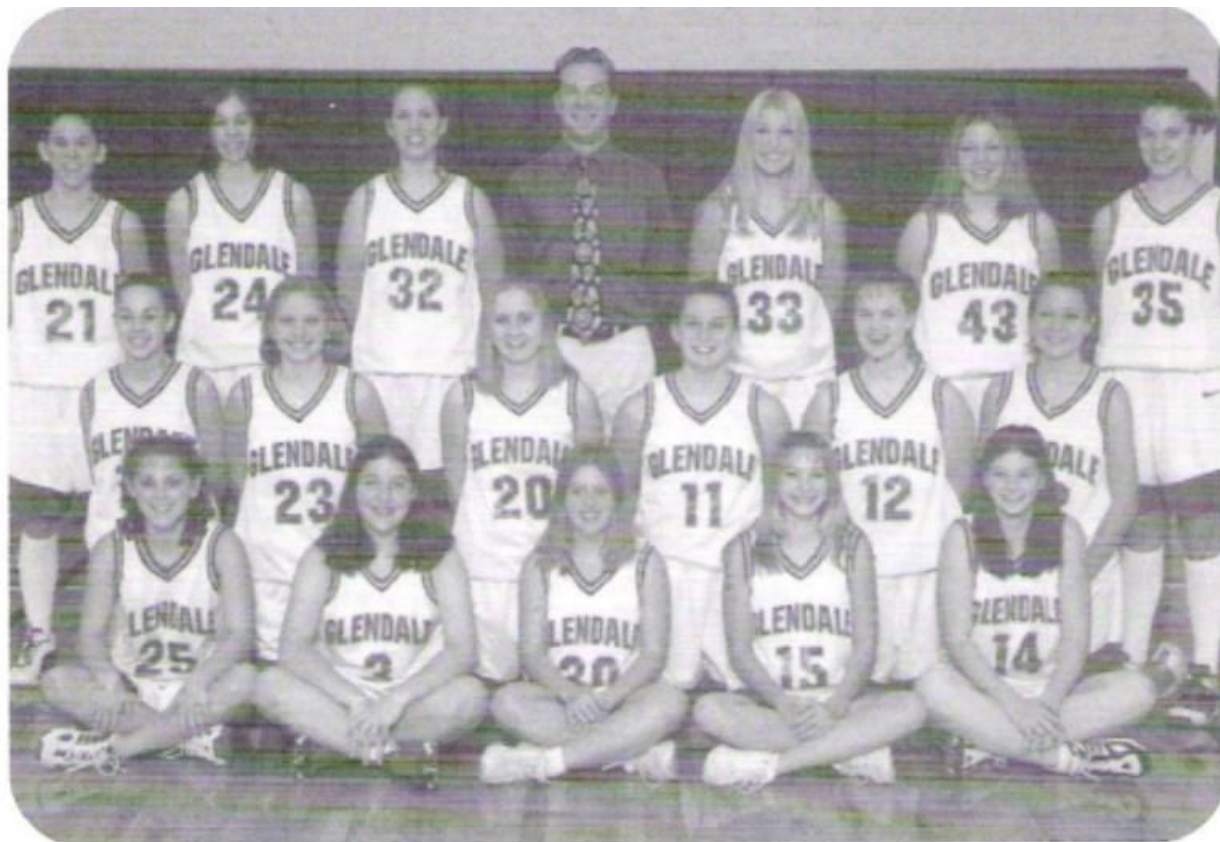

## 2002-2003 Season

- Front Row:** Michelle Kutruff, C.J. Krise, Amber Kenawell, Megan Twigg, Nichole Heverly
- Middle Row:** Ashley Oshell, Michele Dick, Crystal Killion, Justine Morrison, Kristin Laing, Cristy Lovell,
- Back Row:** Sara McGarvey, Autumn McClellan, Adrienne McQuown, Coach Matchock, Kaytee Gates, Michelle Peoples, and Ashley McQuown.

Glendale alumnus John Matchock will take over the Lady Vikes this season after replacing former head coach Renee McQuown, who led the team to a 9-15 record last season.

Last season, Glendale had an explosive offense thanks to 2002 Progressland Player of the Year Jill Miles, who scored 18.0 ppg, and Amanda Corson, who averaged 9.4 ppg. Corson also led the Lady Vikings in three-pointers with 17, while Miles added 11.