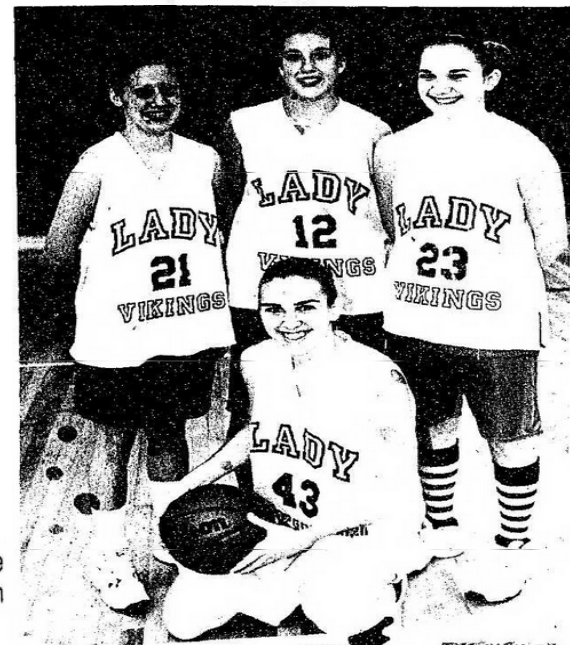

"I see the Mo Valley League as a lot stronger than it has been in the past," Bloom said.

Bloom will be assisted by Mary Ann Beers. The Lady Vikings open the season Friday against Northern Bedford at the Cambria Heights Tournament.

Roster Seniors

*Elecia Kruse (5-7, guard-forward), Brandy McClellan (5-5, forward), Lyncola Sinclair (5-9, forward).

Juniors

*Nikki Keith (5-4, guard).

Sophomores

*Amanda Corson (5-4, guard), Jean Kaufman (5-4, guard), *Jill Miles (5-7, forward), Joni Stanton (5-4, guard).

Freshmen

Amanda Shomo (5-7, forward), Erica Wagner (5-2, guard).

*Denotes returning letterwinners.

Schedule December

3—at Cambria Heights Tip-Off Tournament; 4—at Cambria Heights Tip-Off Tournament; 7—at Southern Huntingdon; 10—Mount Union; 15—West Branch; 17—at Moshannon Valley; 21—Penns Valley; 22—Harmony.

January

4—at Juniata Valley; 7—Claysburg-Kimmel; 12—Williamsburg; 14—at Bellwood-Antis; 17—Southern Huntingdon; 21—at Mount Union; 24—at West Branch; 27—Moshannon Valley; 28—Curwensville; 31—at Penns Valley.

February

4—Penns Valley; 7—at Claysburg-Kimmel; 10—at Williamsburg; 11—at Curwensville; 14—Bellwood-Antis; 18—at Harmony.

Junior varsity games begin at 6 p.m. with varsity games 15 minutes following the junior varsity games.

The Glendale Lady Vikings return four letterwinners for the 1999-2000 season. Kneeling: Elecia Kruse. Standing, from left: Nikki Keith, Jill Miles and Amanda Corson.