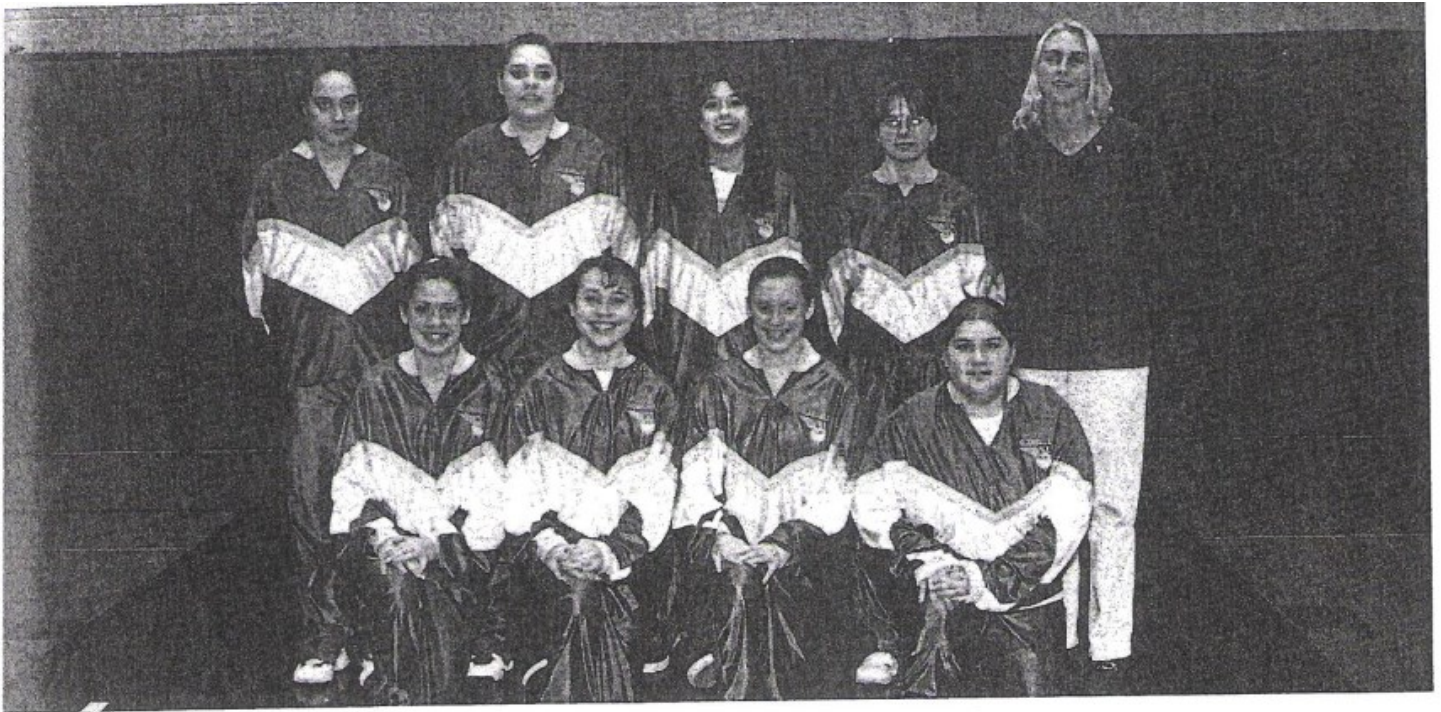

ROW 1: Kristen Keith, Jean Kaufman, Nikki Keith, Joni Stanton. **ROW 2:** Amy Welker, Lyncola Sinclair, Jill Miles, Jerri Miss Brandy Riley - Head Coach.