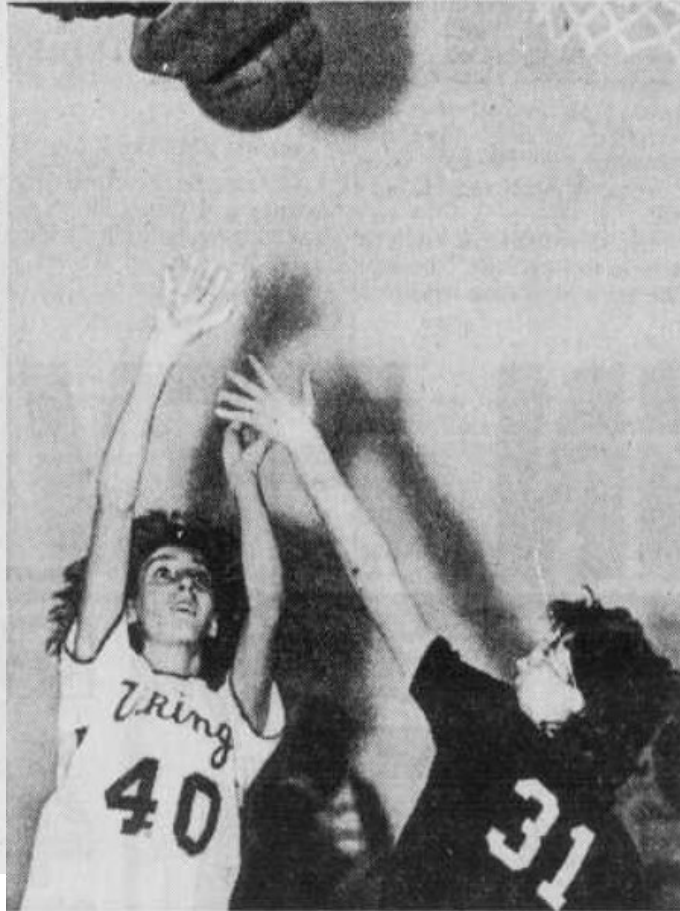

February 24, 1988: Curwensville 24 at Glendale 45 (MVL Playoff)

FLINTON — The Glendale girls advanced to the championship game of the Moshannon Valley League Wednesday night by thumping visiting Curwensville 45-24.

"We came out strong in the first quarter and got some nice perimeter shooting," said Glendale Coach Rick Stackhouse.

Stackhouse singled out the performance of Stacy Muse as the key to the team's 17th win in 24 tries.

"She usually only gives us four or six points and tonight we got 12 out of her," said Stackhouse. "We also got nice games from Brenda Orrick (12 points) and Lisa Callahan (11 points)."

Glendale will play Northern Cambria, which defeated DuBois Central Christian, Friday night at home for the title. It will be the fourth time the two teams have faced each other this season. Glendale holds a 2-1 edge.

"We just beat them this past Monday by two at their place and this one will be at home," said Stackhouse. "It will be

Mirror photo by Gary M. Baranec
GLENDALE'S MISSY KOTEAS (40) shoots over Dawn Weber (31) of Curwensville during Lady Vikings' Moshannon Valley League playoff victory Wednesday night.

more comfortable but I don't want our girls to get overconfident. It will be tough to beat a team like them three times in one year."

Curwensville (24): Demchak 2 1-7 5, Russell 2 0-1 4, Whitherow 0 1-2 1, Brown 1 2-2 4, Webber 2 1-2 5, Opaliski 3 1-2 7. Totals — 9 6-16 24.

Glendale (45): Muse 6 0-0 12, Murray 3 0-0 6, Koteas 2 0-0 4, Orrick 6 0-0 12, Callahan 5 1-2 11, Franko 0 0-0 0, Vereshack 0 0-0 0, Lidwell 0 0-0 0, Braniff 0 0-0 0, Reynolds 0 0-0 0. Totals — 22 1-2 45.

Score by quarters

Curwensville.....	2	7	11	4	— 24
Glendale.....	14	9	6	16	— 45

February 26, 1988: Northern Cambria 22 at Glendale 35 (MVL Champ.)

Glendale garners top spot in MVL

FLINTON — Glendale won its first ever Moshannon Valley League playoff title by defeating Northern Cambria 35-22 Friday night.

Glendale defeated Curwensville Wednesday for the regular season title. Mary Murray led the scoring for Glendale (18-7) while Missy Koteas grabbed 15 rebounds.

"I was very pleased with our defense," said Glendale Coach Rick Stackhouse. "At the end of the third quarter they only had 13 points."

Northern Cambria (22): Shortencarrier 3 2-2 8, C. Holtz 2 0-1 4, Marino 2 2-6 6, Bearer 0 2-4 2, R. Holtz 1 0-1 2. Totals — 8 6-14 22.

Northern Cambria (22): Shortencarrier 3 2-2 8, C. Holtz 2 0-1 4, Marino 2 2-6 6, Bearer 0 2-4 2, R. Holtz 1 0-1 2. Totals — 8 6-14 22.

Glendale (35): Muse 1 0-0 2, Murray 5 2-3 12, Koteas 2 2-2 6, Orrick 1 5-8 7, Callihan 1 5-7 7, Franko 0 1-2 1, Vereshack 0 0-0 0, Lidwell 0 0-0 0, Braniff 0 0-0 0, Rannels 0 0-0 0. Totals — 10 15-22 35.

Score by quarters

Northern Cambria.....	4	5	4	9	— 22
Glendale.....	8	7	11	9	— 35