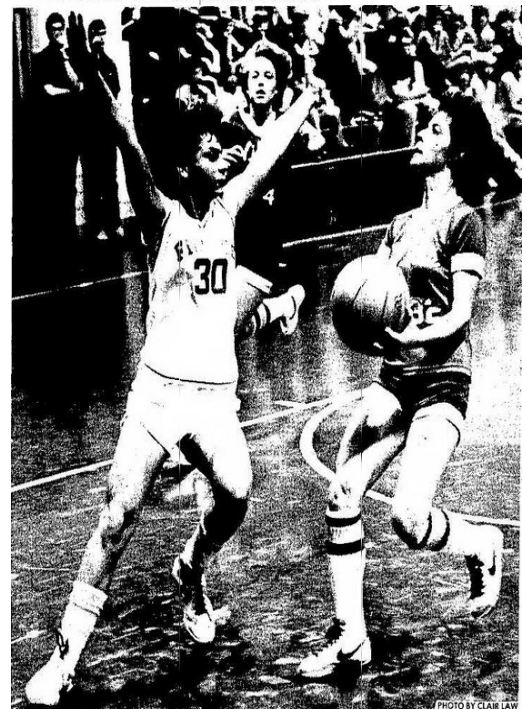

Glendale, which scored just four points in the final quarter, got the game's most important field goal from Tiesi to clinch the victory. It wasn't a good offensive second half for the Lady Vikings, who were out-scored 15-12, but Pino was glad to escape with the narrow victory.

"I'll take a win anyway we can get it," Pino mused afterwards. "I think the girls are getting confidence in themselves now. This is our third win in a row and I can't remember the last time that happened."

It was long before Tiesi and Jenkins arrived on the scene.

The Lady Vikings will return to MVL action Tuesday when they host DuBois Central in an important scrap, while St. Francis, 1-2 in the league and 2-3 overall, will entertain Clearfield in a non-league

contest tomorrow night. That game will start at 7:30 and there will be no jayvee game. The St. Francis jayvees will resume their schedule next week.

GLENDALE—37

Gabrielson 0 0-0 0, Tiesi 5 7-10 17, Jenkins 6 0-5 12, Brungo 1 0-0 2, Peacock 3 0-0 6, Gallaher 0 0-0 0, Troxell 0 0-0 0, Garman 0 0-0 0. TOTALS: 15 7-15 37.

ST. FRANCIS—36

Pallo 2 7-11 11, Belin 6 0-1 12, Livergood 0 1-2 1, Beauseigneur 0 0-0 0, DeMatteo 1 2-2 4, Fitzmaurice 2 0-0 4, Lloyd 2 0-1 4. TOTALS: 13 10-16 36.

Score by Quarters

Glendale	12	13	8	4—37
St. Francis	13	8	8	7—36

Officials—Bradley, Kovalcin.

EYEING THE BUCKET is Lady Viking Lisa Tiesi, who netted 17 points and came up with a crucial steal in the final minute of the game to lead her team to a 37-36 win over St. Francis. Trying to stop Tiesi is Fillie forward Chris Pallo. Lady Viking Nancy Gallaher moves in for a pass.