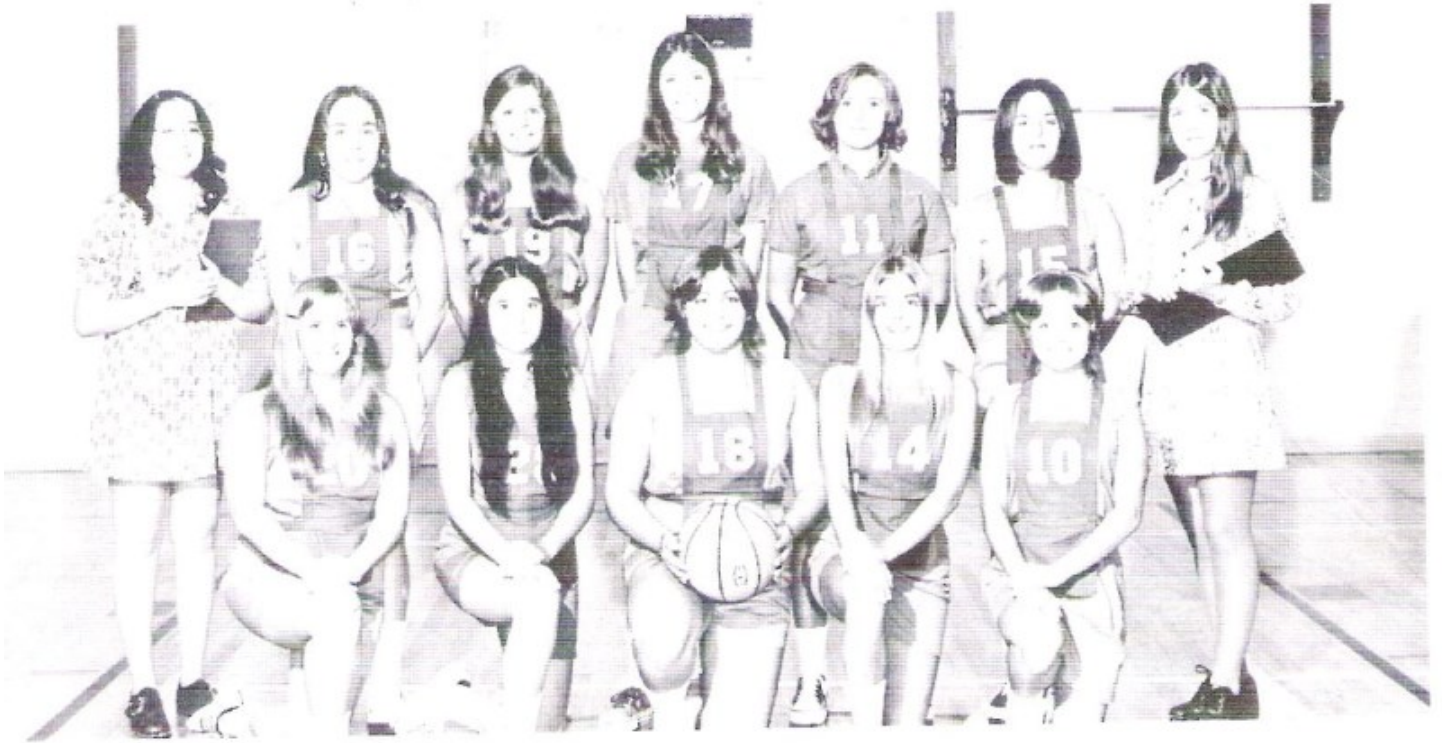

1972 Season

Girls Basketball Team

EFT TO RIGHT: 1st ROW--Susie Troxell; Leslie Shaw; Mona Snyder; Lois Winslow; Mary Snyder. 2nd ROW--Faye Mackey; Sharon Lee; Marijo Kitko; Karen Wasiw; Jamie Yaworski; Jill Kimberly; Debbie Cherish.

Glendale High School initiated Varsity sports for girls during the school year 1971-1972. Under the guidance of Miss Sally Strickler a girl's Varsity basketball team was organized. Fifty girls answered the call for try outs. The girls worked and practiced hard, but lack of experience hurt, and they failed to win a game.

But Oh, what a difference a year makes! The Vikettes finished the 1972 season without a loss!

Led by Co-Capt. Sharon Lee and Jamie Yaworski and coached by Miss Sally Strickler, the Vikettes are reigning Champions of the Skyline Conference.