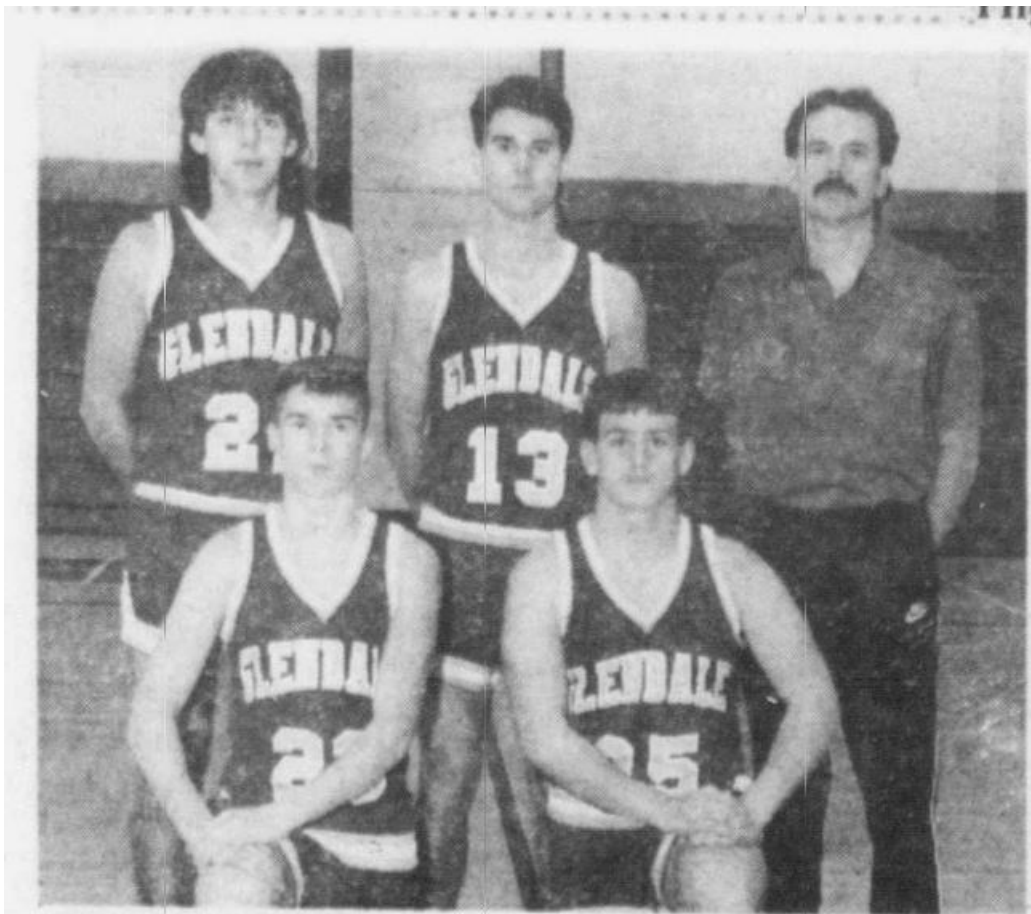

1991-92 Season

GLENDALE boys basketball returning letterwinners include (from left): First row—Jason Kutruff, Rob Burmeister. Second row—Drew Hutton, Steve Wagner, Coach Mike Strasser.