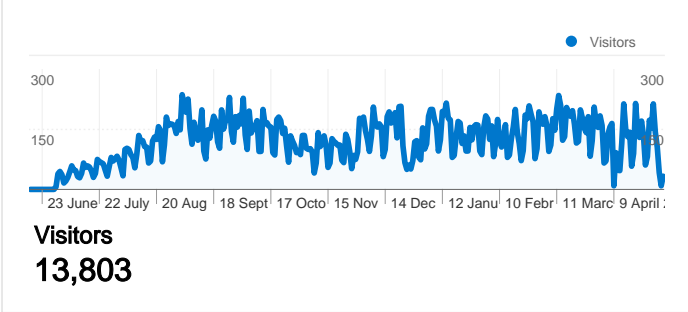

Site Usage

51,438 Visits

19.80% Bounce Rate

328,686 Page Views

00:02:33 Avg. Time on Site

6.39 Pages/Visit

26.81% % New Visits

Visitors Overview

13,803 people visited this site

 **51,438 Visits**

 **13,803 Absolute Unique Visitors**

 **328,686 Page Views**

 **6.39 Average Page Views**

 **00:02:33 Time on Site**

 **19.80% Bounce Rate**

 **26.81% New Visits**

Site Usage

Country/Territory	Visits	Pages/Visit	Avg. Time on Site	% New Visits	Bounce Rate
United States	51,210	6.40	00:02:33	26.64%	19.71%
Canada	60	2.48	00:00:51	93.33%	65.00%
India	53	7.51	00:04:28	45.28%	26.42%
Germany	23	4.43	00:05:08	34.78%	26.09%
Australia	17	6.47	00:03:19	58.82%	11.76%
United Kingdom	13	9.92	00:03:35	92.31%	23.08%
Denmark	7	6.14	00:06:48	71.43%	28.57%
Pakistan	4	6.25	00:01:27	50.00%	0.00%
Spain	4	9.75	00:03:33	100.00%	0.00%
Brazil	3	1.00	00:00:00	100.00%	100.00%

1 - 10 of 36

Pages on this site were viewed a total of 328,686 times

 **328,686** Page Views

 **225,697** Unique Views

 **19.80%** Bounce Rate

Top Content

Pages	Page Views	% Page Views
/	81,644	24.84%
/index.cfm?action=main.main	12,847	3.91%
/index.cfm?action=main.team&ID=3816	9,435	2.87%
/index.cfm?action=main.team&ID=3809	8,367	2.55%
/index.cfm?action=main.team&ID=3812	6,272	1.91%