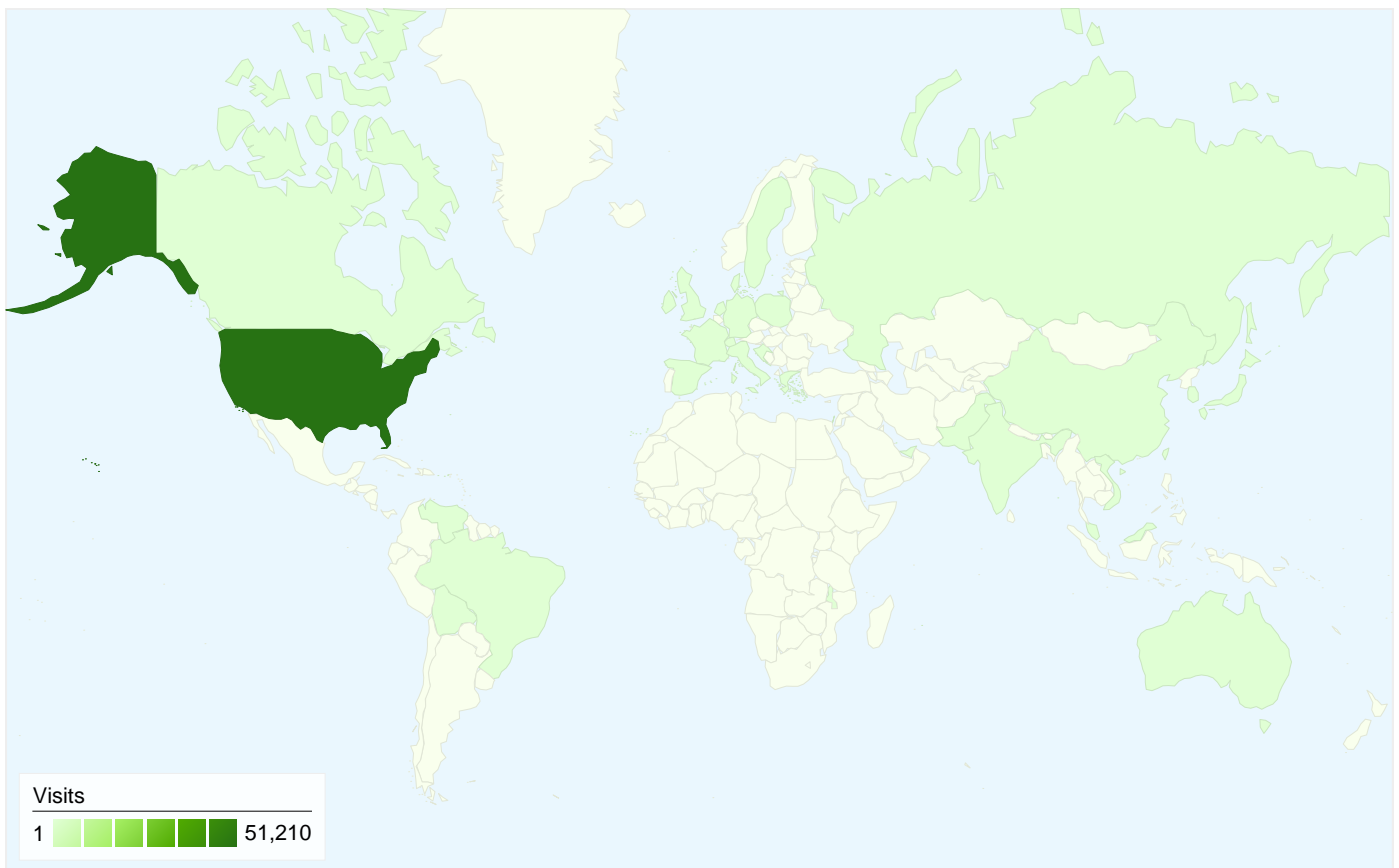

13,803 people visited this site

 **51,438 Visits**

 **13,803 Absolute Unique Visitors**

 **328,686 Page Views**

 **6.39 Average Page Views**

 **00:02:33 Time on Site**

 **19.80% Bounce Rate**

 **26.81% New Visits**

All traffic sources sent a total of 51,438 visits

- Referring Sites**
24,211.00 (47.07%)
- Direct Traffic**
24,001.00 (46.66%)
- Search Engines**
3,226.00 (6.27%)

Top Traffic Sources

Sources	Visits	% visits
(direct) ((none))	24,017	46.65%
wcps.k12.va.us (referral)	19,425	37.73%
google (organic)	2,483	4.82%
warrencountysports.org	1,149	2.23%
northwesterndistrict.org	980	1.90%

Keywords	Visits	% visits
skyline sports	777	23.96%
skylinesports.org	424	13.07%
skyline hawks	387	11.93%
www.skylinesports.org	368	11.35%
skyline sports.org	232	7.15%

51,438 visits came from 36 countries/territories

Site Usage

Country/Territory	Visits	Pages/Visit	Avg. Time on Site	% New Visits	Bounce Rate
United States	51,210	6.40	00:02:33	26.64%	19.71%
Canada	60	2.48	00:00:51	93.33%	65.00%
India	53	7.51	00:04:28	45.28%	26.42%
Germany	23	4.43	00:05:08	34.78%	26.09%
Australia	17	6.47	00:03:19	58.82%	11.76%
United Kingdom	13	9.92	00:03:35	92.31%	23.08%
Denmark	7	6.14	00:06:48	71.43%	28.57%
Pakistan	4	6.25	00:01:27	50.00%	0.00%
Spain	4	9.75	00:03:33	100.00%	0.00%
Brazil	3	1.00	00:00:00	100.00%	100.00%