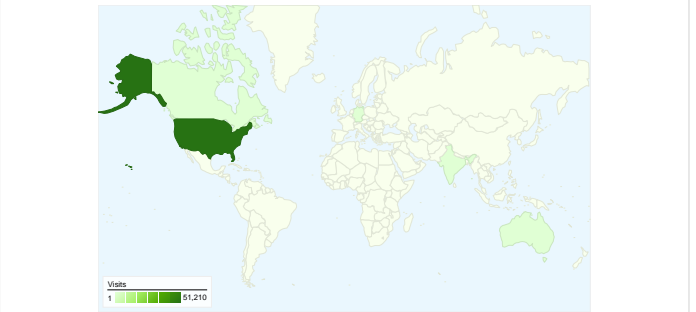

Map Overlay world