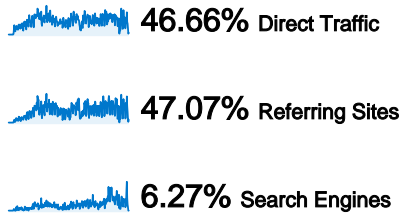

Site Usage

51,438 Visits

19.80% Bounce Rate

328,686 Page Views

00:02:33 Avg. Time on Site

6.39 Pages/Visit

26.81% % New Visits

Visitors Overview

13,803 people visited this site

 **51,438 Visits**

 **13,803 Absolute Unique Visitors**

 **328,686 Page Views**

 **6.39 Average Page Views**

 **00:02:33 Time on Site**

 **19.80% Bounce Rate**

 **26.81% New Visits**

All traffic sources sent a total of 51,438 visits

- Referring Sites**
24,211.00 (47.07%)
- Direct Traffic**
24,001.00 (46.66%)
- Search Engines**
3,226.00 (6.27%)

Top Traffic Sources

Sources	Visits	% visits
(direct) ((none))	24,017	46.65%
wcps.k12.va.us (referral)	19,425	37.73%
google (organic)	2,483	4.82%
warrencountysports.org	1,149	2.23%
northwesterndistrict.org	980	1.90%