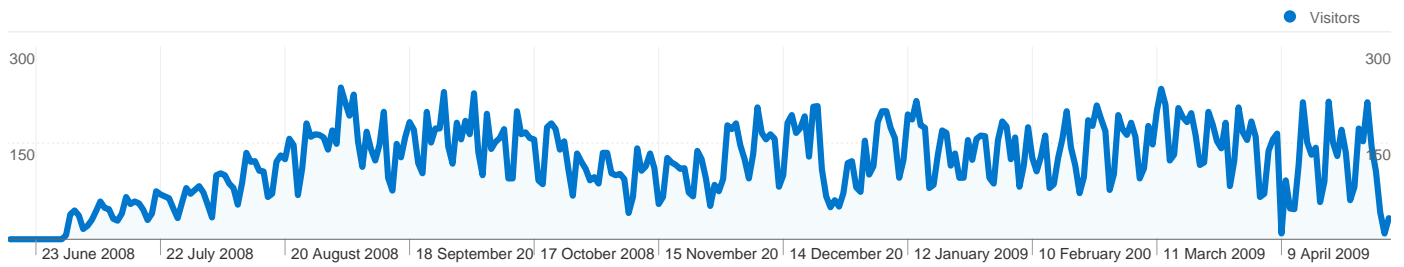

Site Usage

51,438 Visits

19.80% Bounce Rate

328,686 Page Views

00:02:33 Avg. Time on Site

6.39 Pages/Visit

26.81% % New Visits

Visitors Overview

13,803 people visited this site

 **51,438 Visits**

 **13,803 Absolute Unique Visitors**

 **328,686 Page Views**

 **6.39 Average Page Views**

 **00:02:33 Time on Site**

 **19.80% Bounce Rate**

 **26.81% New Visits**

All traffic sources sent a total of 51,438 visits

- Referring Sites**
24,211.00 (47.07%)
- Direct Traffic**
24,001.00 (46.66%)
- Search Engines**
3,226.00 (6.27%)

Top Traffic Sources

Sources	Visits	% visits
(direct) ((none))	24,017	46.65%
wcps.k12.va.us (referral)	19,425	37.73%
google (organic)	2,483	4.82%
warrencountysports.org	1,149	2.23%
northwesterndistrict.org	980	1.90%

Site Usage

Country/Territory	Visits	Pages/Visit	Avg. Time on Site	% New Visits	Bounce Rate
United States	51,210	6.40	00:02:33	26.64%	19.71%
Canada	60	2.48	00:00:51	93.33%	65.00%
India	53	7.51	00:04:28	45.28%	26.42%
Germany	23	4.43	00:05:08	34.78%	26.09%
Australia	17	6.47	00:03:19	58.82%	11.76%
United Kingdom	13	9.92	00:03:35	92.31%	23.08%
Denmark	7	6.14	00:06:48	71.43%	28.57%
Pakistan	4	6.25	00:01:27	50.00%	0.00%
Spain	4	9.75	00:03:33	100.00%	0.00%
Brazil	3	1.00	00:00:00	100.00%	100.00%