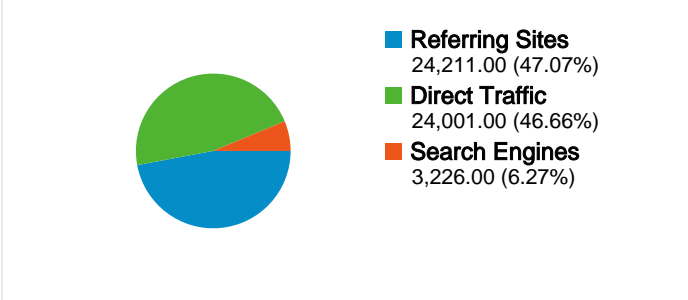

Traffic Sources Overview

Content Overview

Pages	Page Views	% Page Views
/	81,644	24.84%
/index.cfm?action=main.main	12,847	3.91%
/index.cfm?action=main.team	9,435	2.87%
/index.cfm?action=main.team	8,367	2.55%
/index.cfm?action=main.team	6,272	1.91%