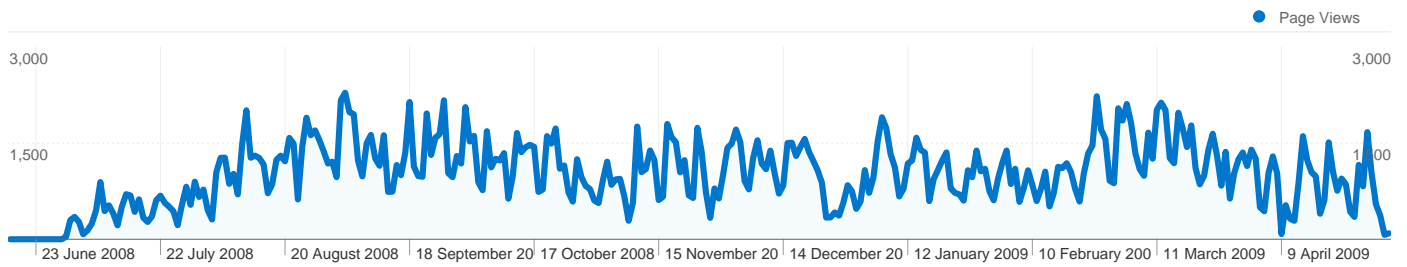

Pages on this site were viewed a total of 328,686 times

328,686 Page Views

225,697 Unique Views

19.80% Bounce Rate

Top Content

Pages	Page Views	% Page Views
/	81,644	24.84%
/index.cfm?action=main.main	12,847	3.91%
/index.cfm?action=main.team&ID=3816	9,435	2.87%
/index.cfm?action=main.team&ID=3809	8,367	2.55%
/index.cfm?action=main.team&ID=3812	6,272	1.91%