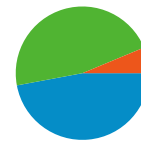

- **Referring Sites**
  24,211.00 (47.07%)
- **Direct Traffic**
  24,001.00 (46.66%)
- **Search Engines**
  3,226.00 (6.27%)

Top Traffic Sources

Sources	Visits	% visits
(direct) ((none))	24,017	46.65%
wcps.k12.va.us (referral)	19,425	37.73%
google (organic)	2,483	4.82%
warrencountysports.org	1,149	2.23%
northwesterndistrict.org	980	1.90%

Keywords	Visits	% visits
skyline sports	777	23.96%
skylinesports.org	424	13.07%
skyline hawks	387	11.93%
www.skylinesports.org	368	11.35%
skyline sports.org	232	7.15%