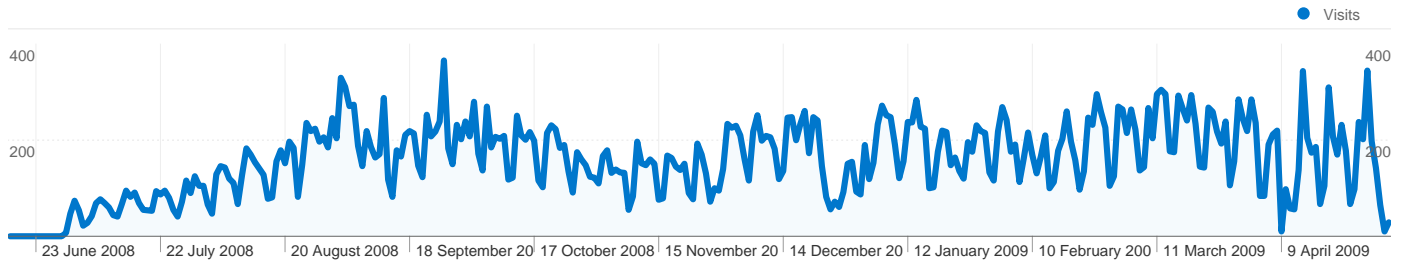

All traffic sources sent a total of 51,438 visits