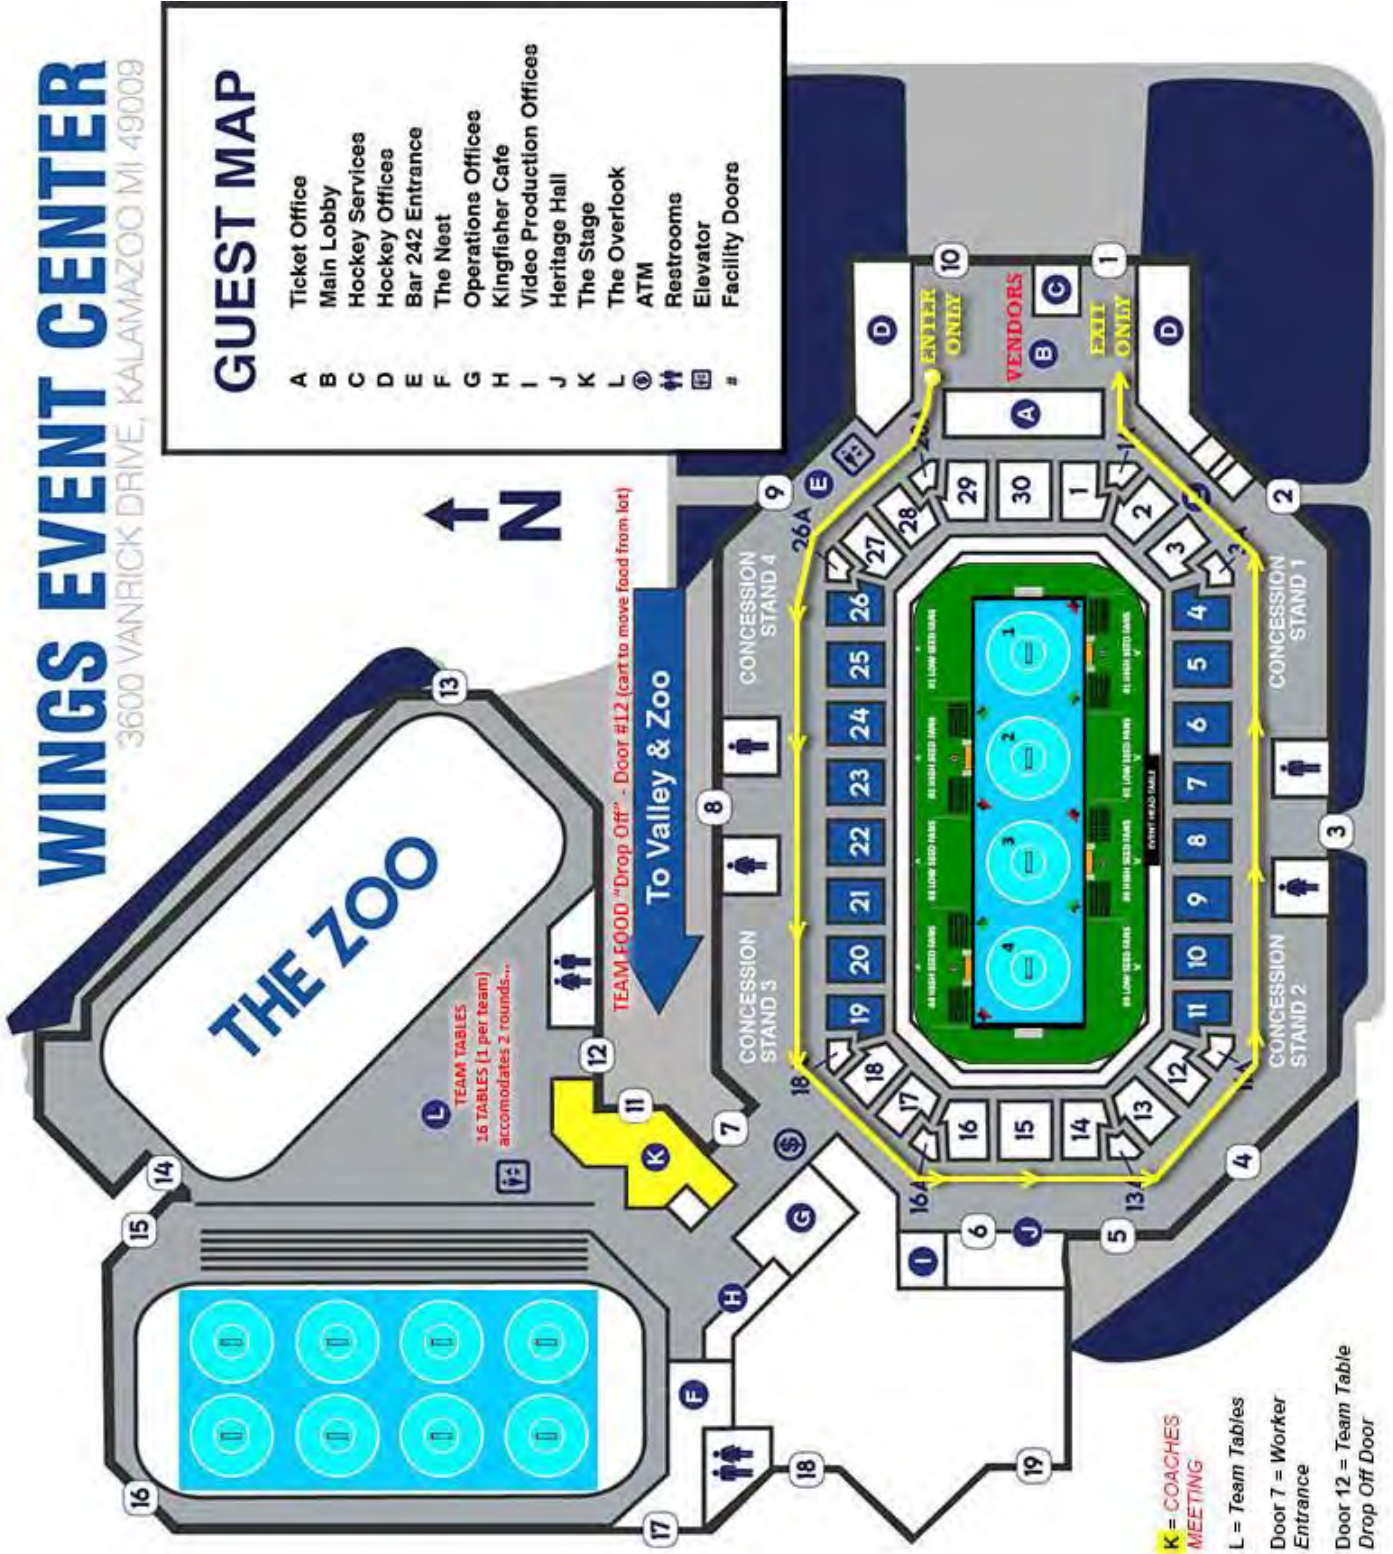

# WINGS EVENT CENTER

3600 VANRICK DRIVE, KALAMAZOO MI 49009

## GUEST MAP

- A Ticket Office
- B Main Lobby
- C Hockey Services
- D Hockey Offices
- E Bar 242 Entrance
- F The Nest
- G Operations Offices
- H Kingfisher Cafe
- I Video Production Offices
- J Heritage Hall
- K The Stage
- L The Overlook
- Ⓢ ATM
- ♣ Restrooms
- Ⓜ Elevator
- Ⓜ Facility Doors

- K** = COACHES MEETING
- L** = Team Tables
- Door 7 = Worker Entrance
- Door 12 = Team Table Drop Off Door