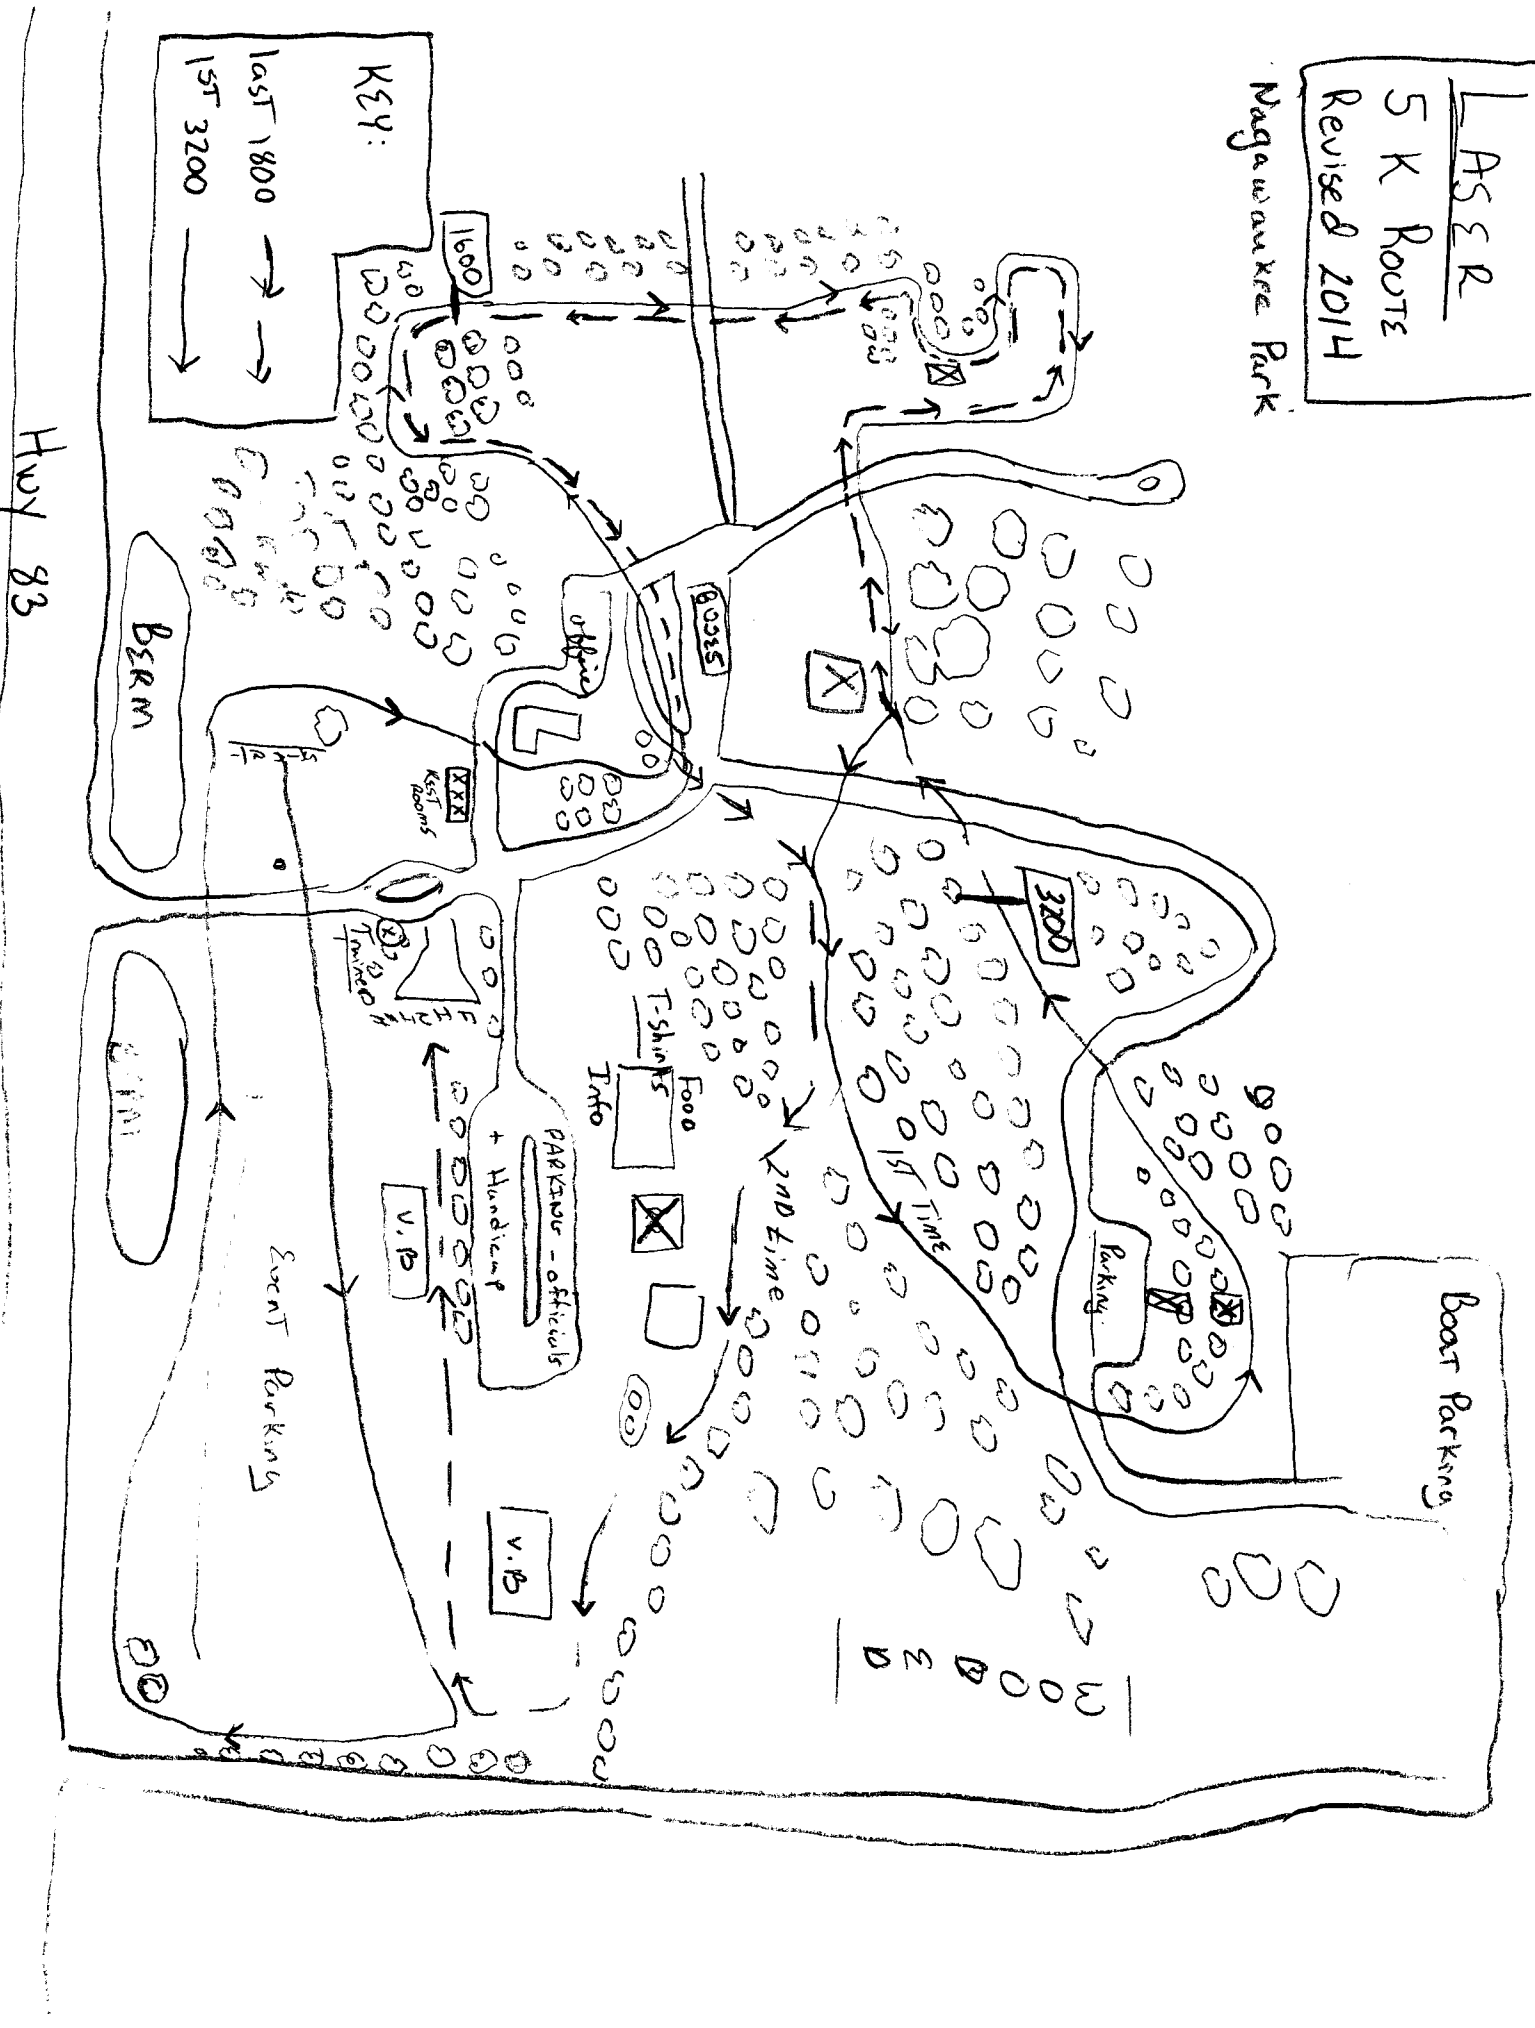

ASER
5 K ROUTE
Revised 2014

Nagawaukwe Park

KEY:
LAST 1800 →
1ST 3200 →

Hwy 83

BERM

Boats

Office

KST Rooms

Tshirts

Food

Info

PARKING - officials + Handicap

Event Parking

BERM

Event Parking

V.I.P.

V.I.P.

3200

1ST TIME

2ND TIME

1ST TIME

2ND TIME

3RD TIME

4TH TIME

5TH TIME

6TH TIME

7TH TIME

8TH TIME

9TH TIME

10TH TIME

Boat Parking

Parking