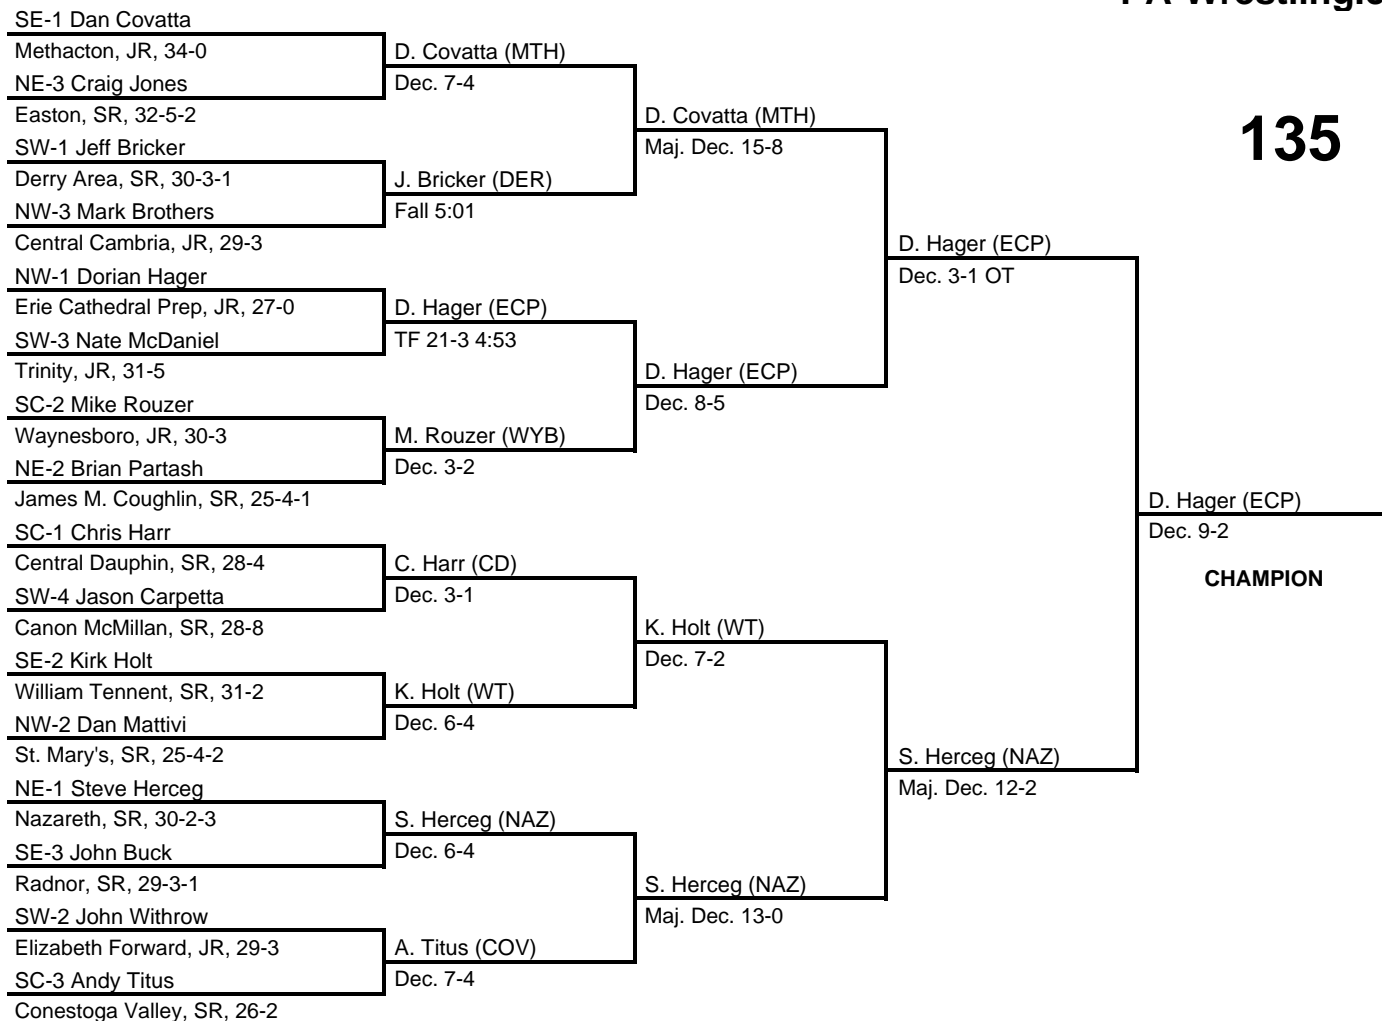

1992 PIAA Class AAA Wrestling Championships

at Hersheypark Arena, Hershey, PA -- March 12-14, 1992

results provided by
PA-Wrestling.com