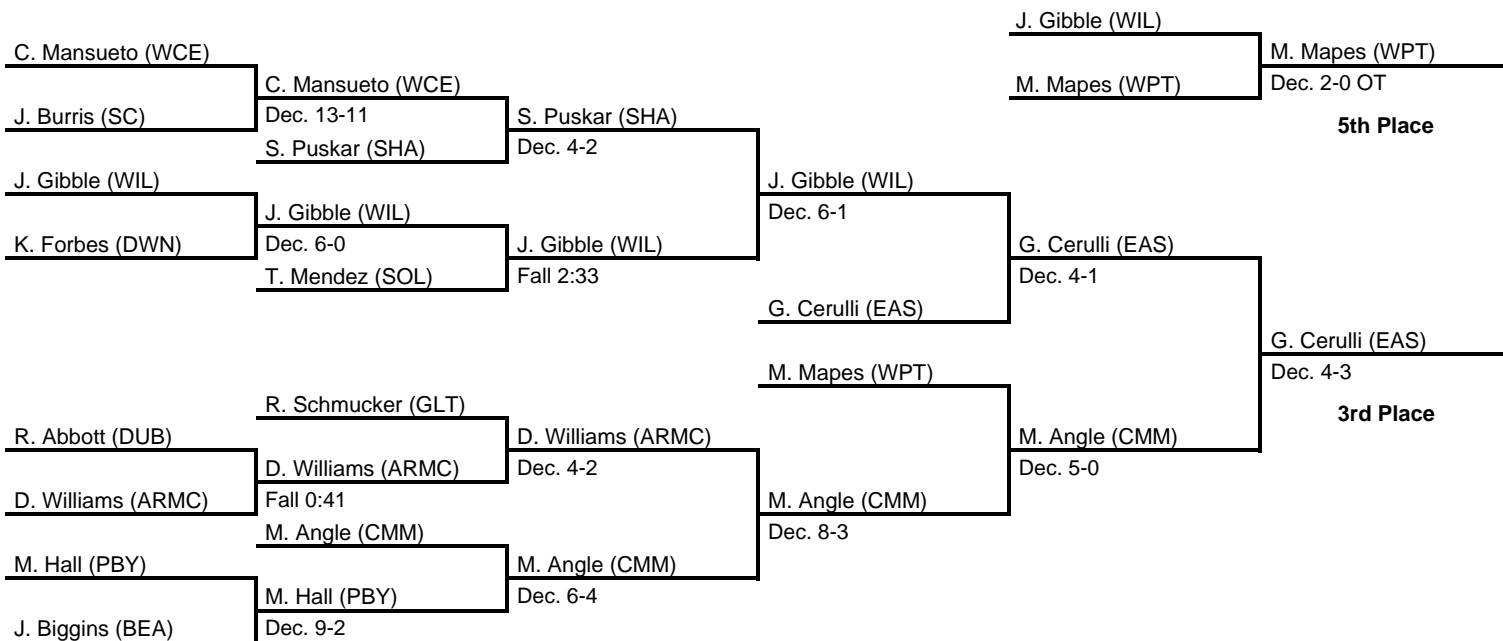

1992 PIAA Class AAA Wrestling Championships

at Hersheypark Arena, Hershey, PA -- March 12-14, 1992

results provided by
PA-Wrestling.com

Team Scores

Top 5 team scores are official; the rest are unofficial.

Place	Pts	School (Abbreviation)	1st	2nd	3rd	4th	5th	6th
93.	0.0	DuBois (DUB)	-	-	-	-	-	-
93.	0.0	General McLane (GML)	-	-	-	-	-	-
93.	0.0	James M. Coughlin (JMC)	-	-	-	-	-	-
93.	0.0	Lewistown (LWST)	-	-	-	-	-	-
93.	0.0	North Allegheny (NA)	-	-	-	-	-	-
93.	0.0	Norwin (NRW)	-	-	-	-	-	-
93.	0.0	Pocono Mountain (PNMT)	-	-	-	-	-	-
93.	0.0	Quakertown (QT)	-	-	-	-	-	-
93.	0.0	Radnor (RAD)	-	-	-	-	-	-
93.	0.0	Springfield Delco (SFD)	-	-	-	-	-	-
93.	0.0	State College (SC)	-	-	-	-	-	-
93.	0.0	Upper Perkiomen (UPE)	-	-	-	-	-	-
93.	0.0	West Chester Henderson (WCH)	-	-	-	-	-	-

1992 PIAA Class AAA Wrestling Championships

at Hersheypark Arena, Hershey, PA -- March 12-14, 1992

results provided by
PA-Wrestling.com