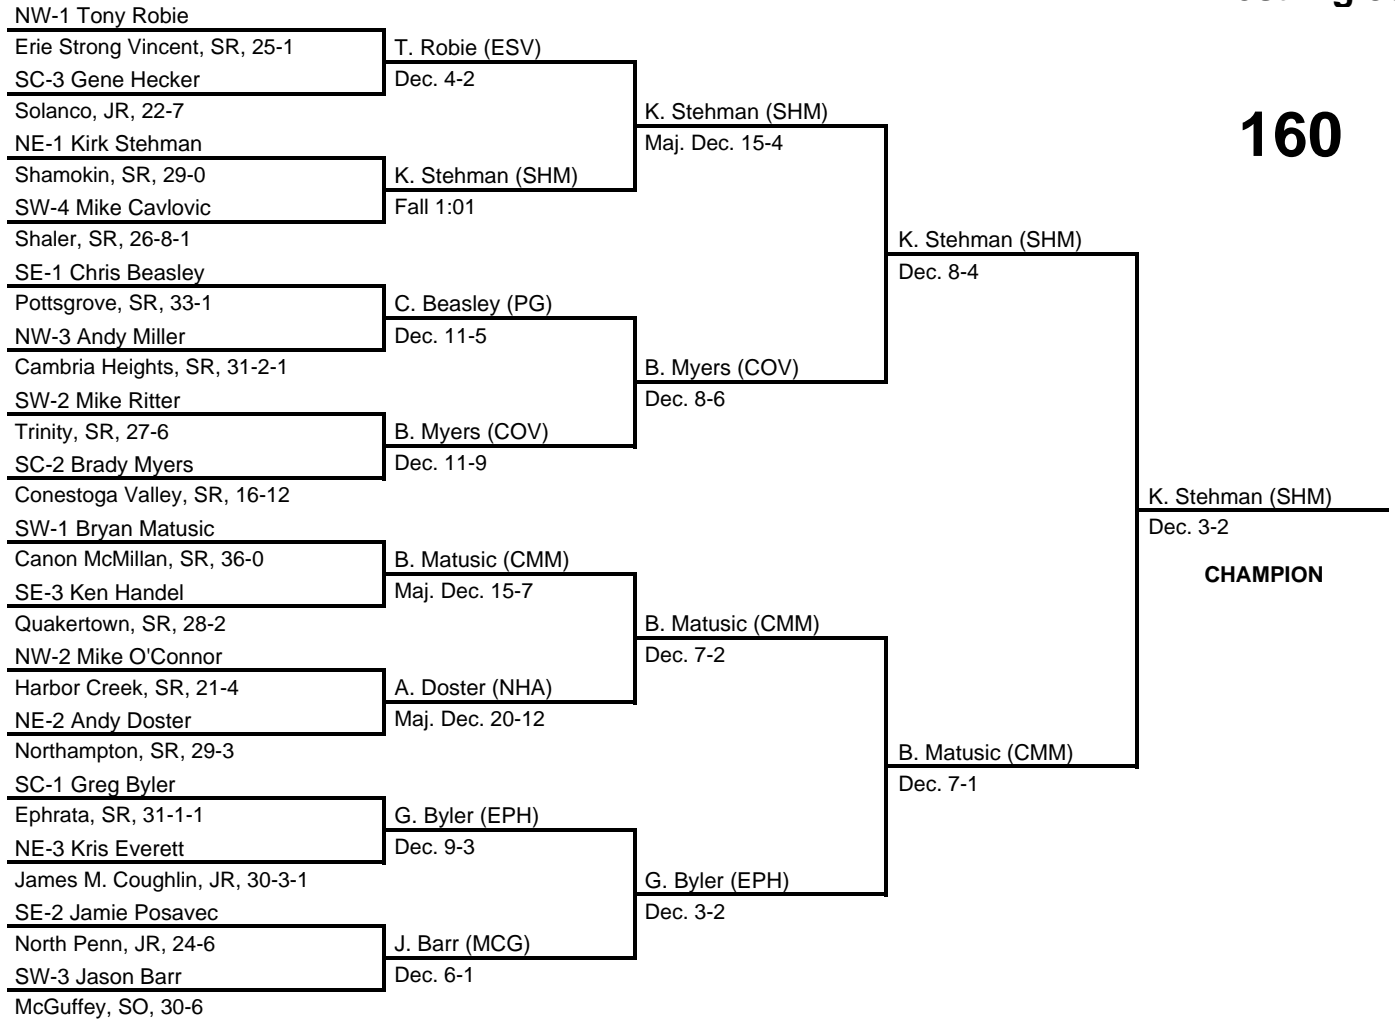

results provided by
PA-Wrestling.com

152

1992 PIAA Class AAA Wrestling Championships

at Hersheypark Arena, Hershey, PA -- March 12-14, 1992

results provided by
PA-Wrestling.com

1992 PIAA Class AAA Wrestling Championships