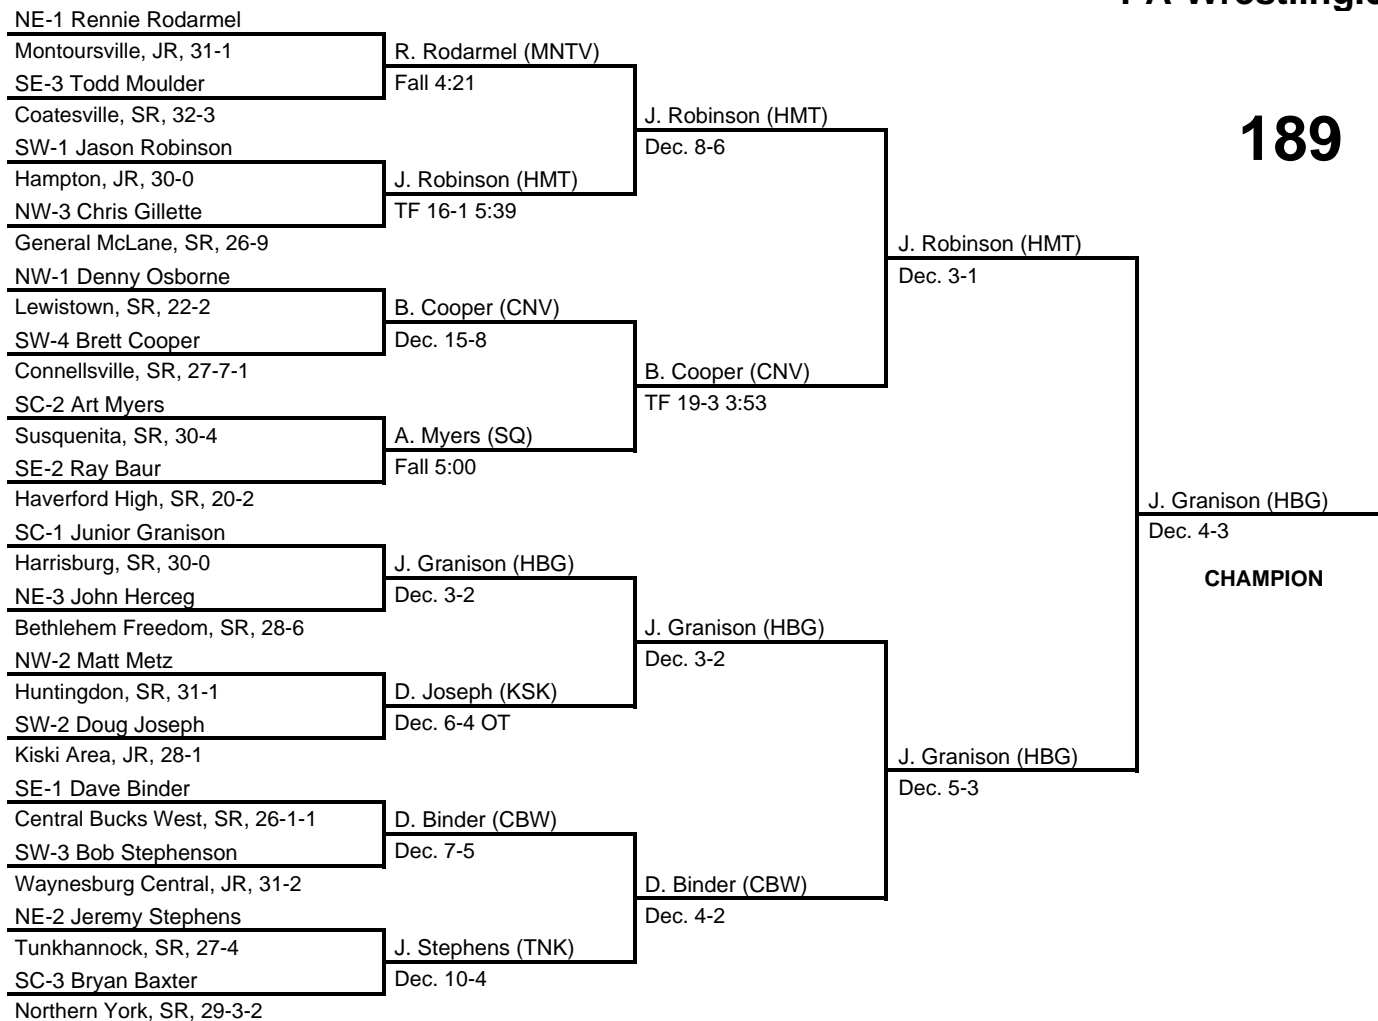

at Hersheypark Arena, Hershey, PA -- March 12-14, 1992

results provided by
PA-Wrestling.com

1992 PIAA Class AAA Wrestling Championships

at Hersheypark Arena, Hershey, PA -- March 12-14, 1992

results provided by
PA-Wrestling.com