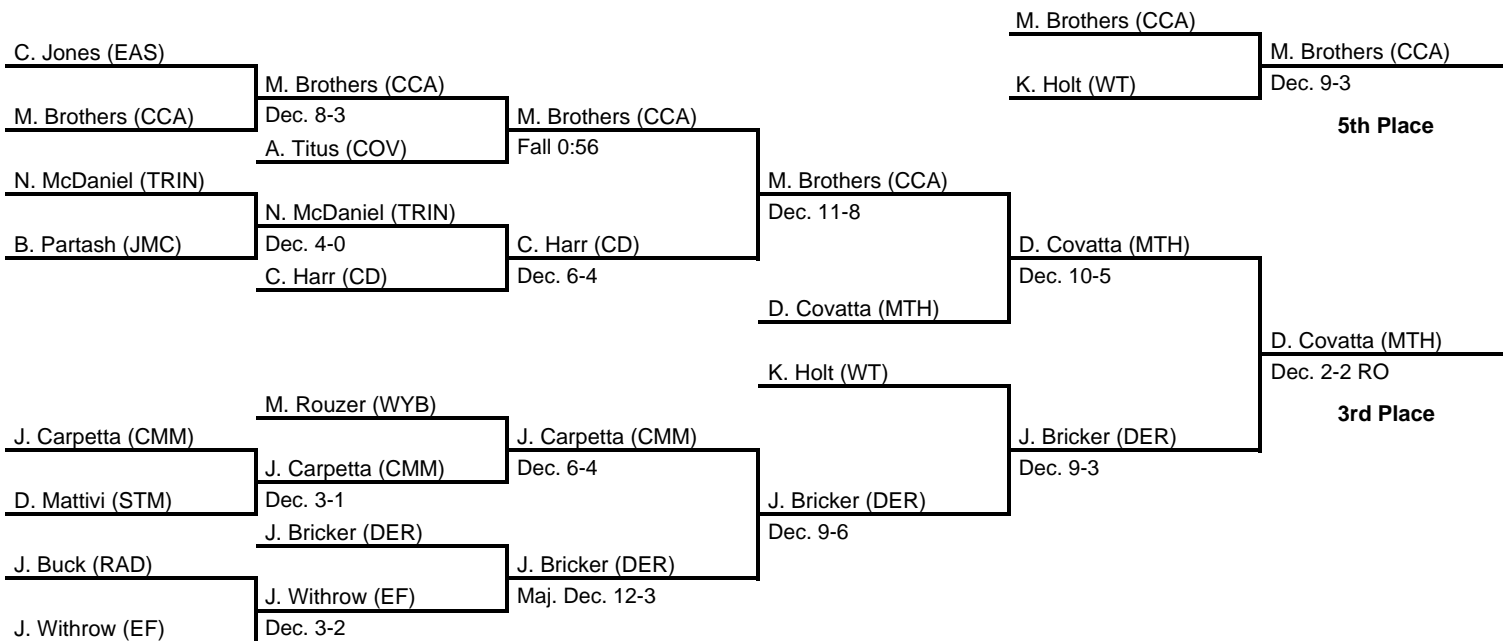

1992 PIAA Class AAA Wrestling Championships

at Hersheypark Arena, Hershey, PA -- March 12-14, 1992

results provided by
PA-Wrestling.com