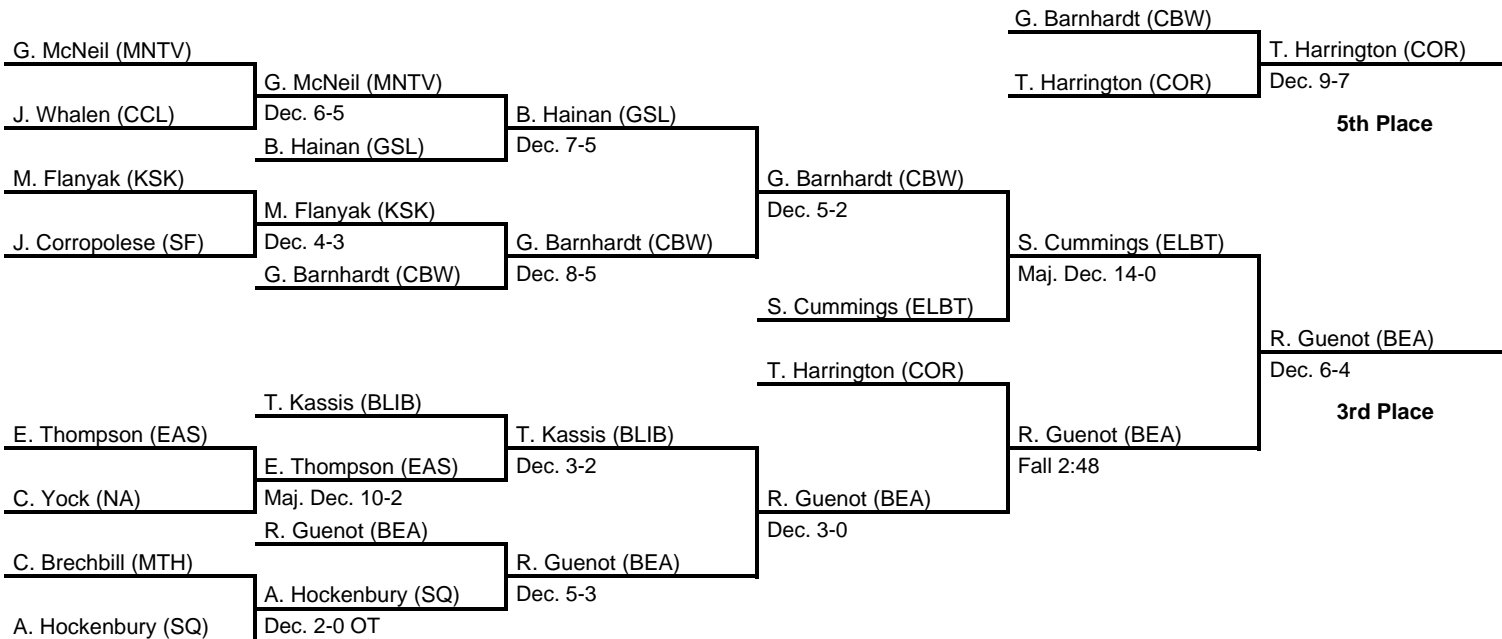

1992 PIAA Class AAA Wrestling Championships

at Hersheypark Arena, Hershey, PA -- March 12-14, 1992

results provided by
PA-Wrestling.com

152