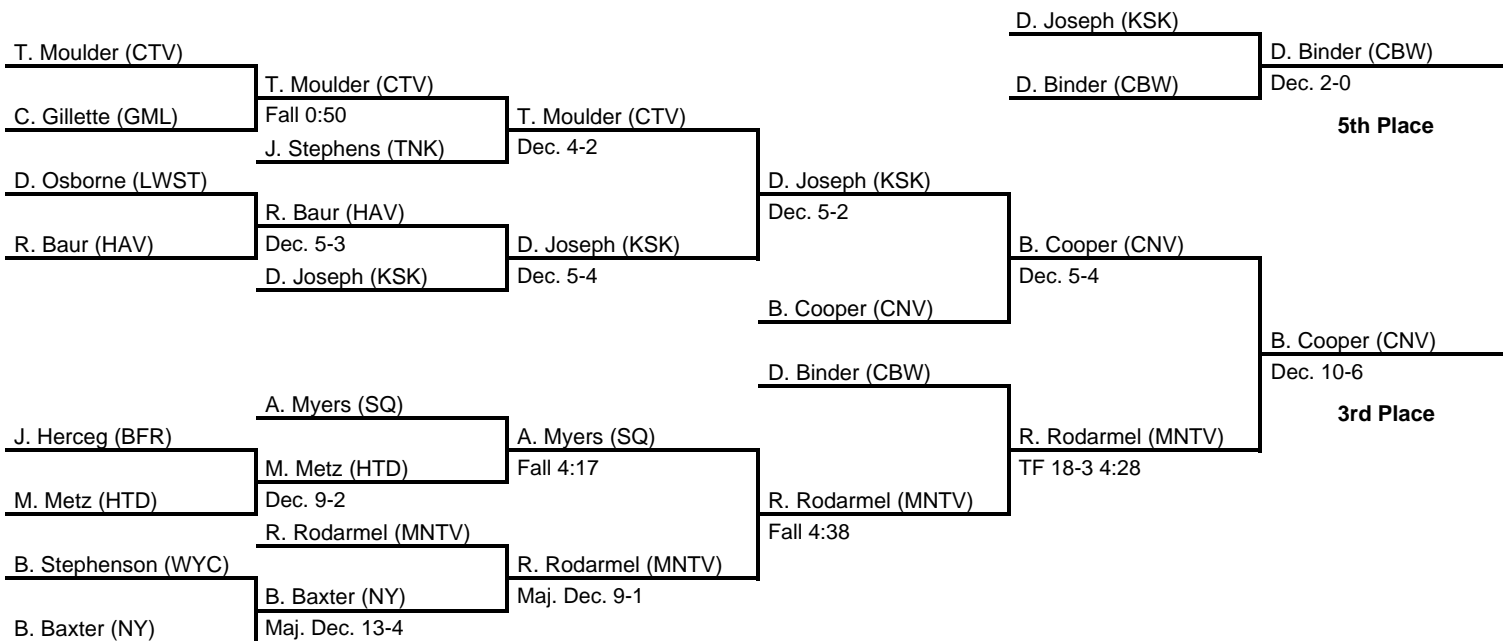

at Hersheypark Arena, Hershey, PA -- March 12-14, 1992

results provided by
PA-Wrestling.com

1992 PIAA Class AAA Wrestling Championships

at Hersheypark Arena, Hershey, PA -- March 12-14, 1992

results provided by
PA-Wrestling.com