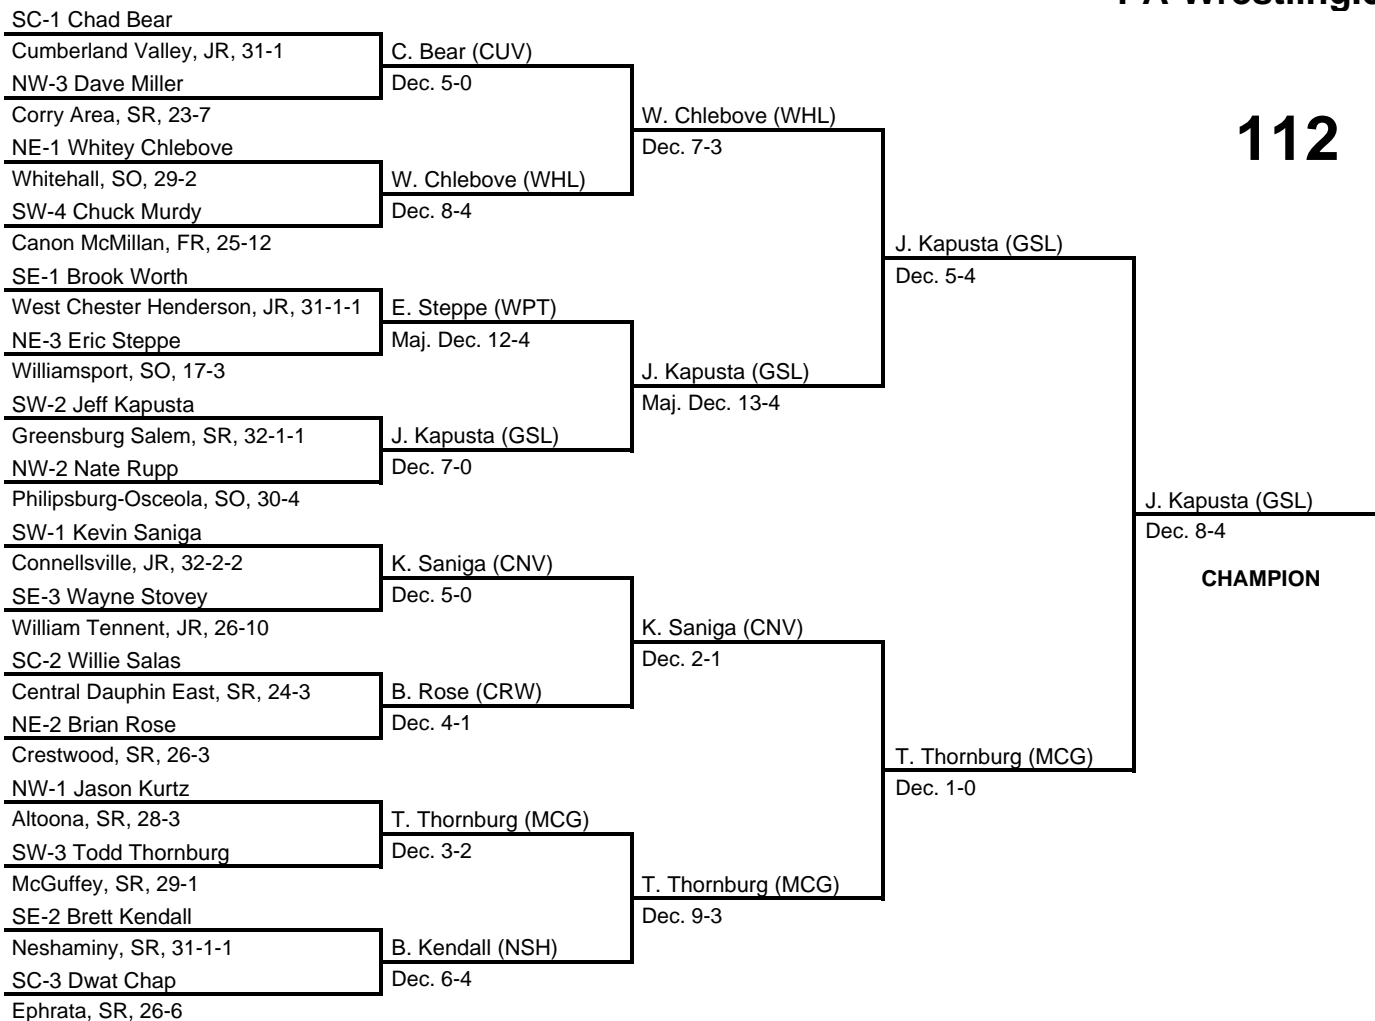

1992 PIAA Class AAA Wrestling Championships

at Hersheypark Arena, Hershey, PA -- March 12-14, 1992

results provided by
PA-Wrestling.com

112