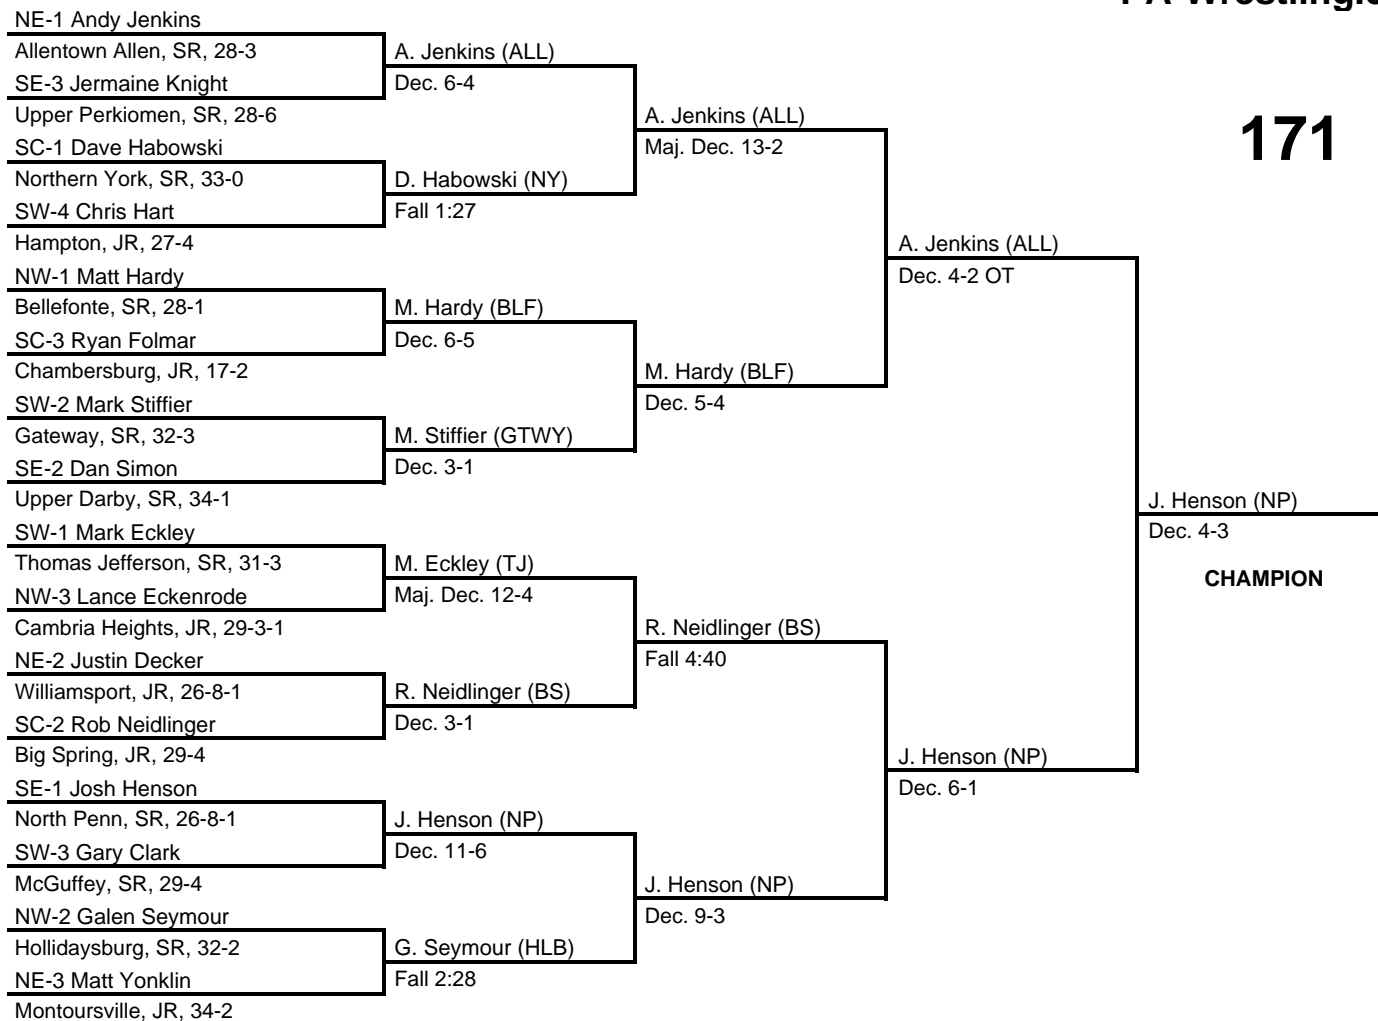

1992 PIAA Class AAA Wrestling Championships

at Hersheypark Arena, Hershey, PA -- March 12-14, 1992

results provided by
PA-Wrestling.com