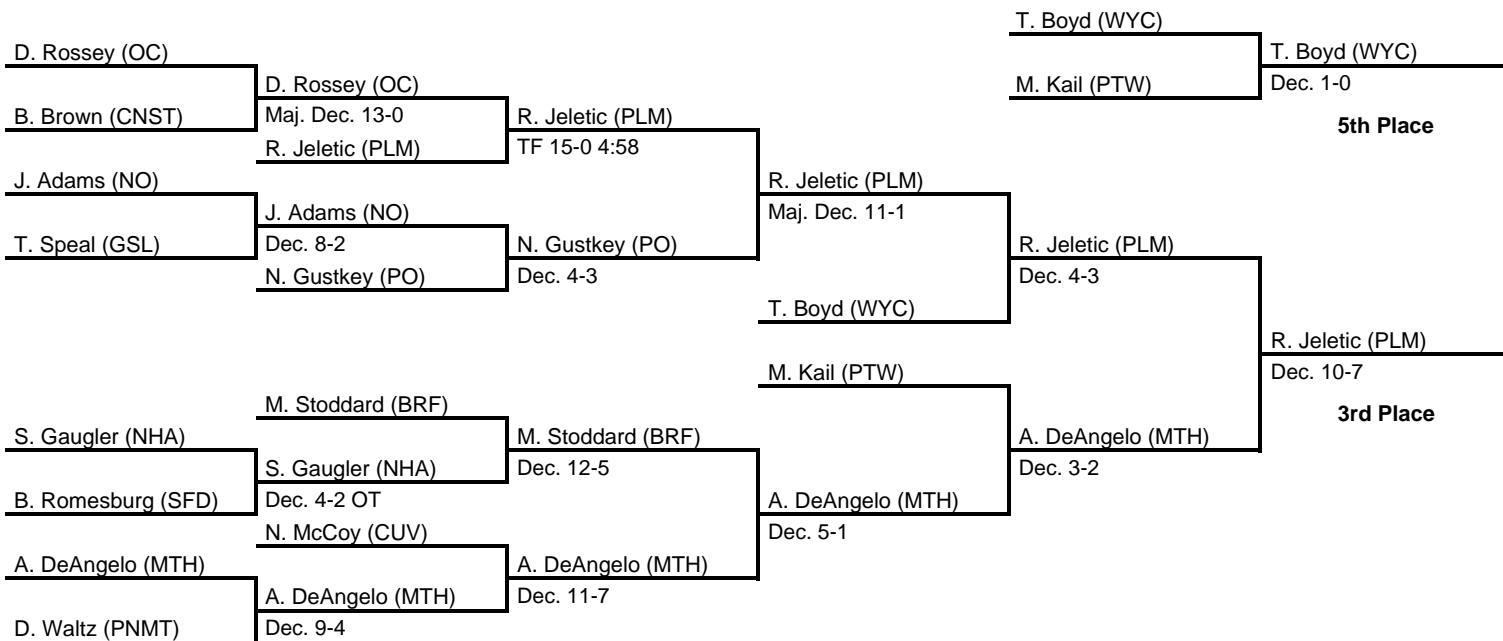

at Hersheypark Arena, Hershey, PA -- March 12-14, 1992

results provided by
PA-Wrestling.com

1992 PIAA Class AAA Wrestling Championships

at Hersheypark Arena, Hershey, PA -- March 12-14, 1992

results provided by
PA-Wrestling.com