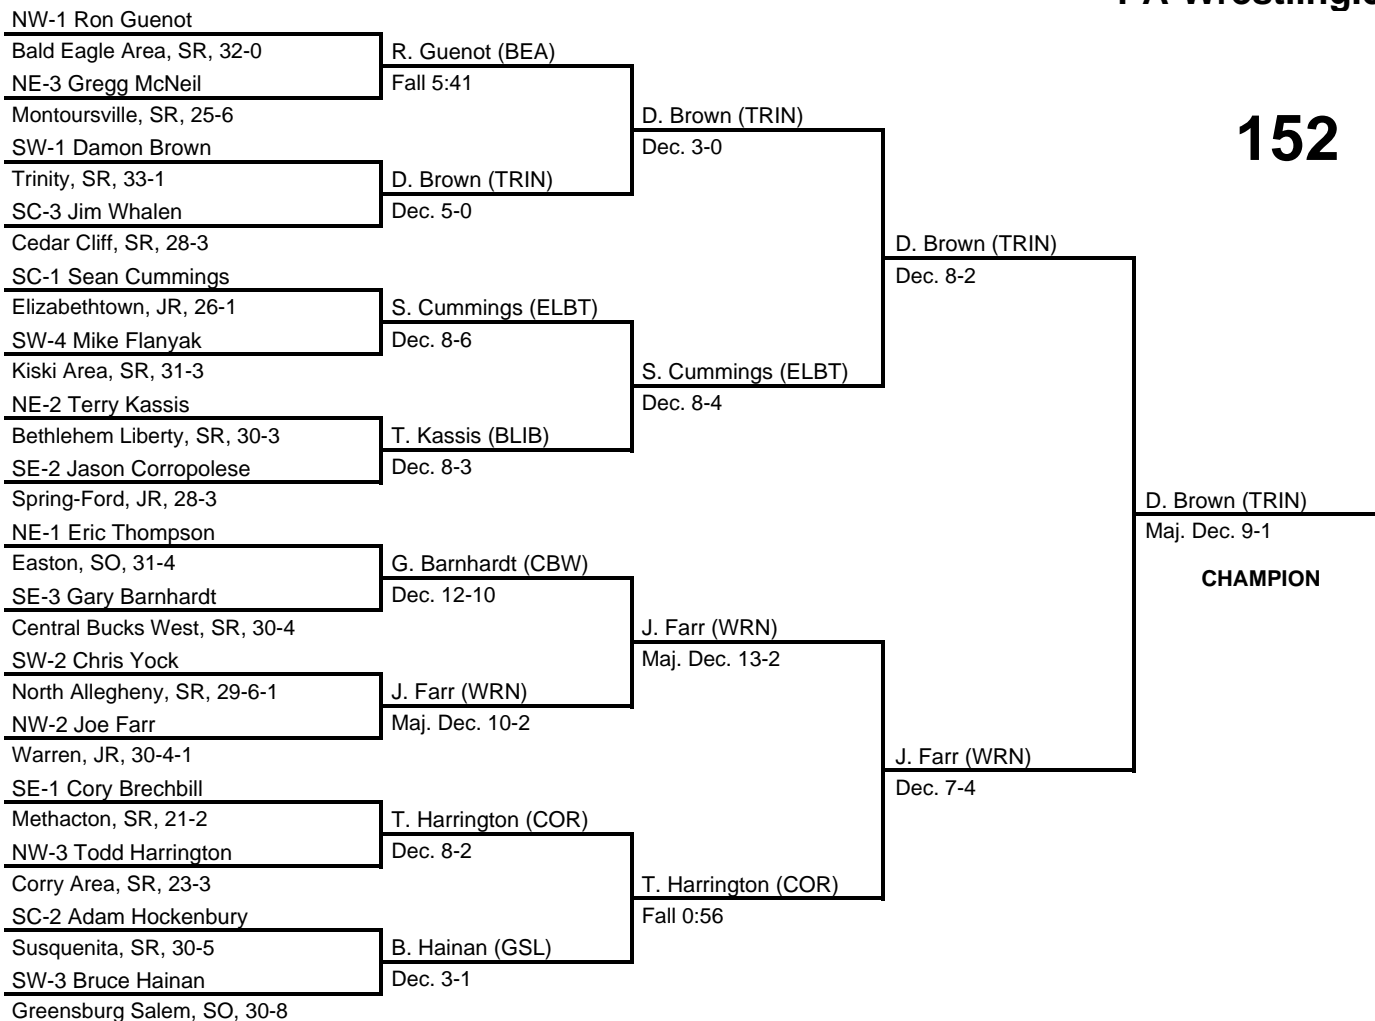

1992 PIAA Class AAA Wrestling Championships

at Hersheypark Arena, Hershey, PA -- March 12-14, 1992

results provided by
PA-Wrestling.com

152