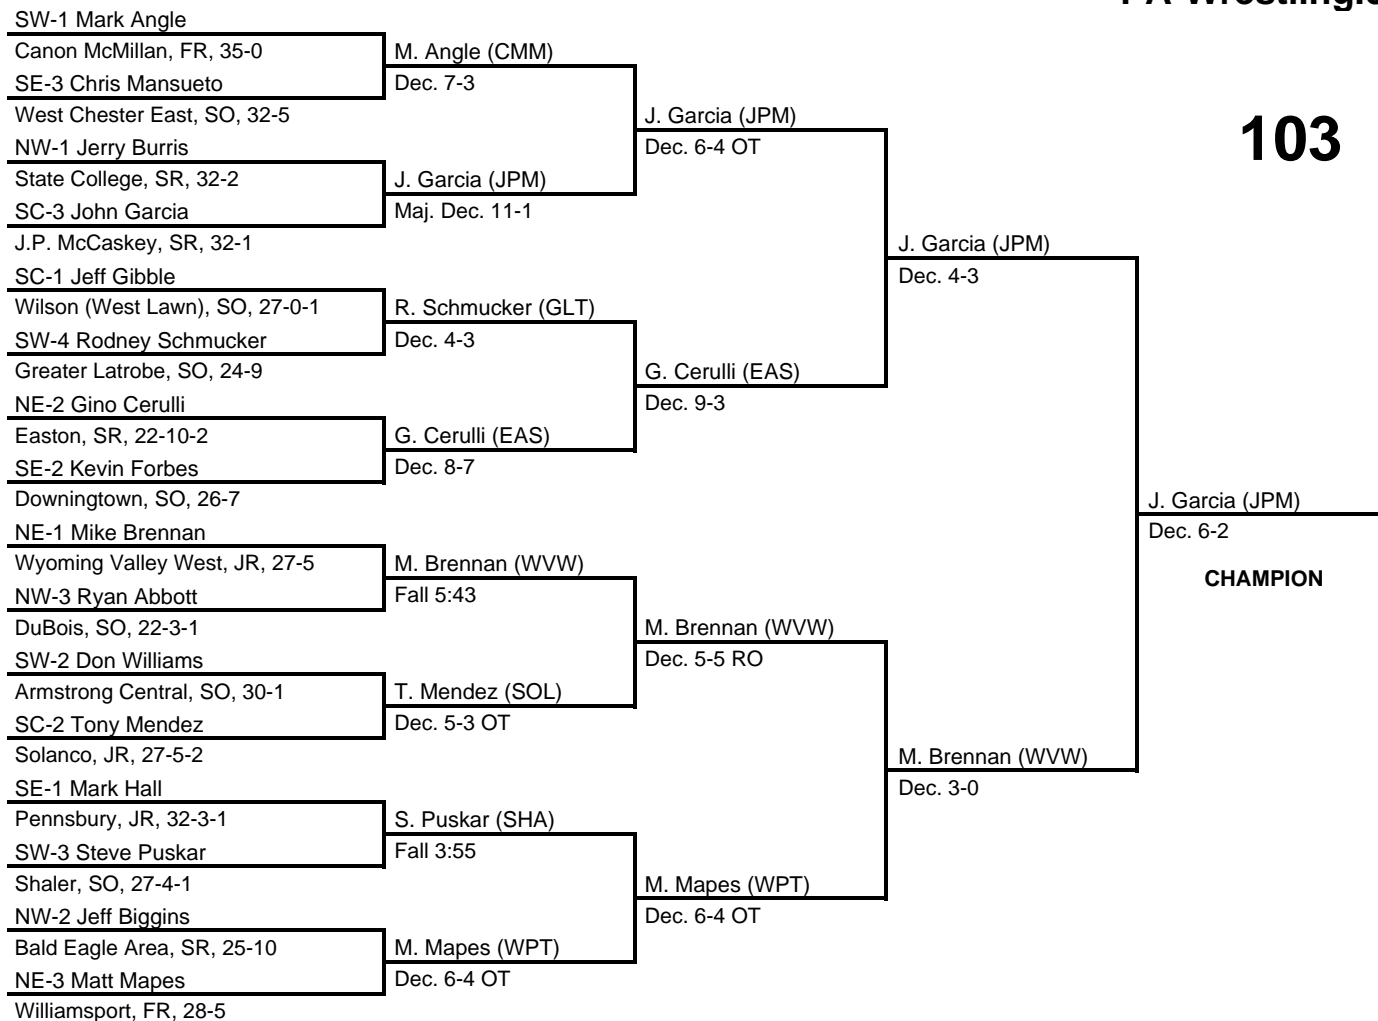

1992 PIAA Class AAA Wrestling Championships

at Hersheypark Arena, Hershey, PA -- March 12-14, 1992

results provided by
PA-Wrestling.com

Team Scores

Top 5 team scores are official; the rest are unofficial.

Place	Pts	School (Abbreviation)	1st	2nd	3rd	4th	5th	6th
93.	0.0	DuBois (DUB)	-	-	-	-	-	-
93.	0.0	General McLane (GML)	-	-	-	-	-	-
93.	0.0	James M. Coughlin (JMC)	-	-	-	-	-	-
93.	0.0	Lewistown (LWST)	-	-	-	-	-	-
93.	0.0	North Allegheny (NA)	-	-	-	-	-	-
93.	0.0	Norwin (NRW)	-	-	-	-	-	-
93.	0.0	Pocono Mountain (PNMT)	-	-	-	-	-	-
93.	0.0	Quakertown (QT)	-	-	-	-	-	-
93.	0.0	Radnor (RAD)	-	-	-	-	-	-
93.	0.0	Springfield Delco (SFD)	-	-	-	-	-	-
93.	0.0	State College (SC)	-	-	-	-	-	-
93.	0.0	Upper Perkiomen (UPE)	-	-	-	-	-	-
93.	0.0	West Chester Henderson (WCH)	-	-	-	-	-	-

1992 PIAA Class AAA Wrestling Championships

at Hersheypark Arena, Hershey, PA -- March 12-14, 1992

results provided by
PA-Wrestling.com