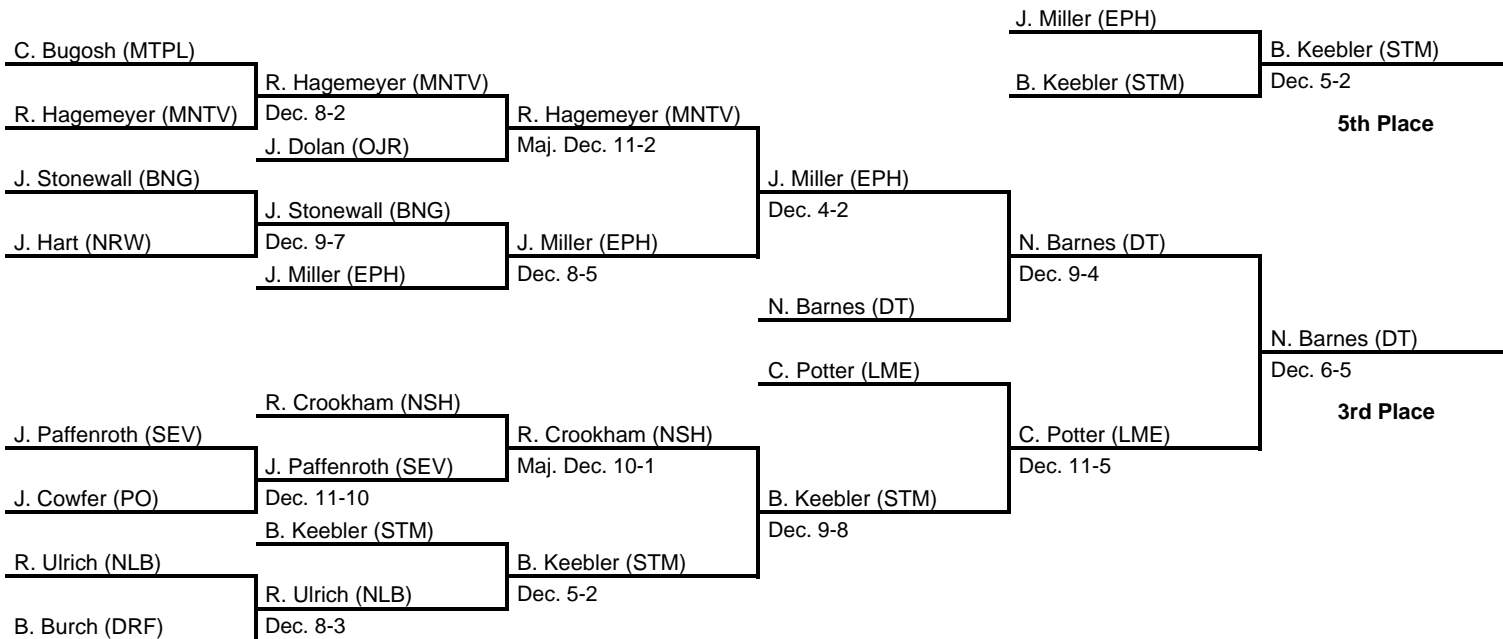

1992 PIAA Class AAA Wrestling Championships

at Hersheypark Arena, Hershey, PA -- March 12-14, 1992

results provided by
PA-Wrestling.com