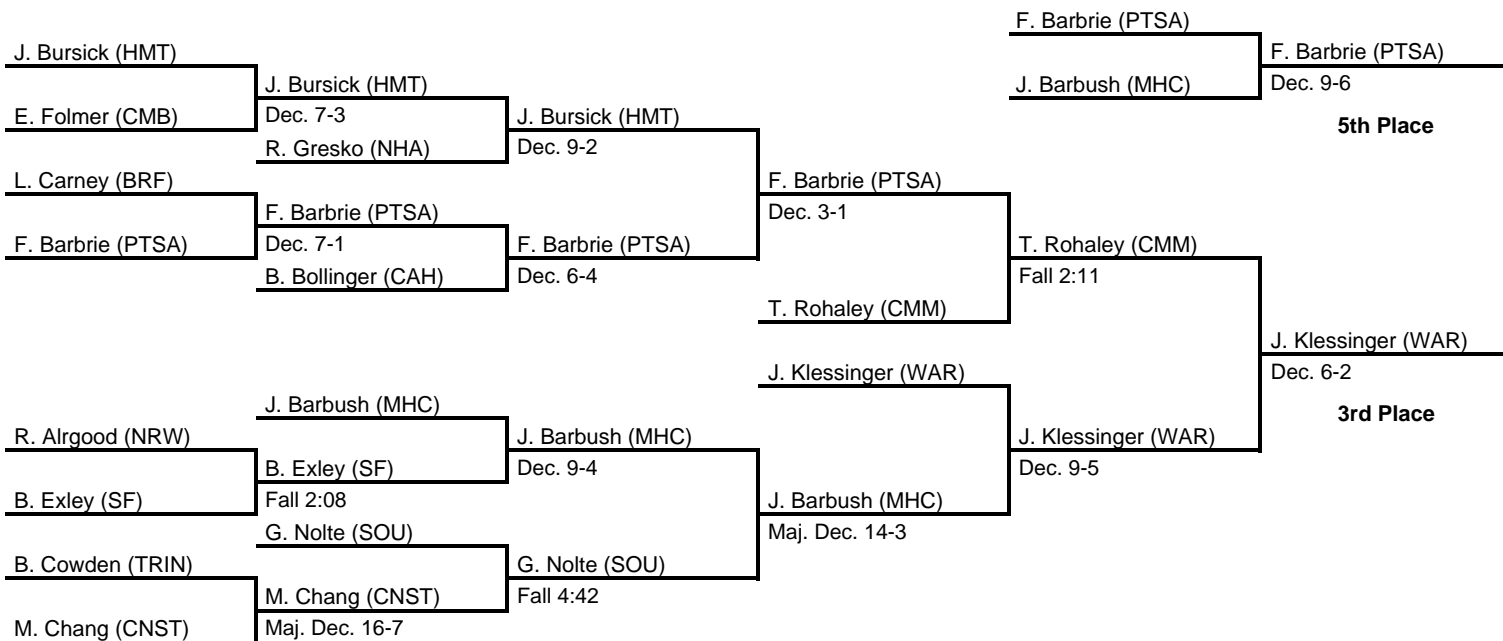

results provided by
PA-Wrestling.com

112

1992 PIAA Class AAA Wrestling Championships

at Hersheypark Arena, Hershey, PA -- March 12-14, 1992

results provided by
PA-Wrestling.com

1992 PIAA Class AAA Wrestling Championships