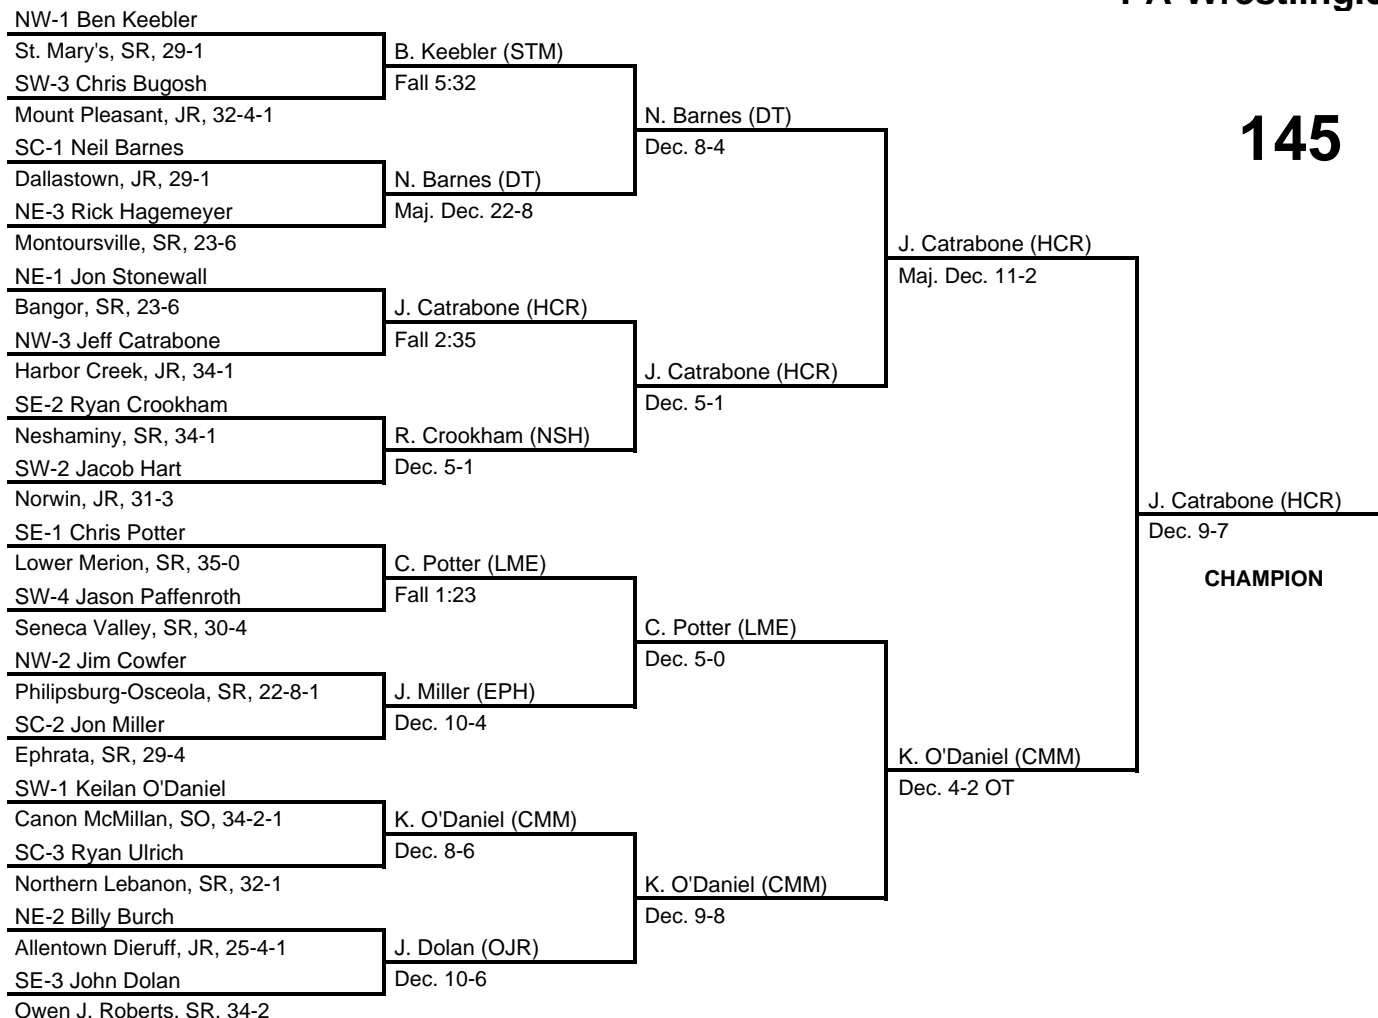

1992 PIAA Class AAA Wrestling Championships

at Hersheypark Arena, Hershey, PA -- March 12-14, 1992

results provided by
PA-Wrestling.com