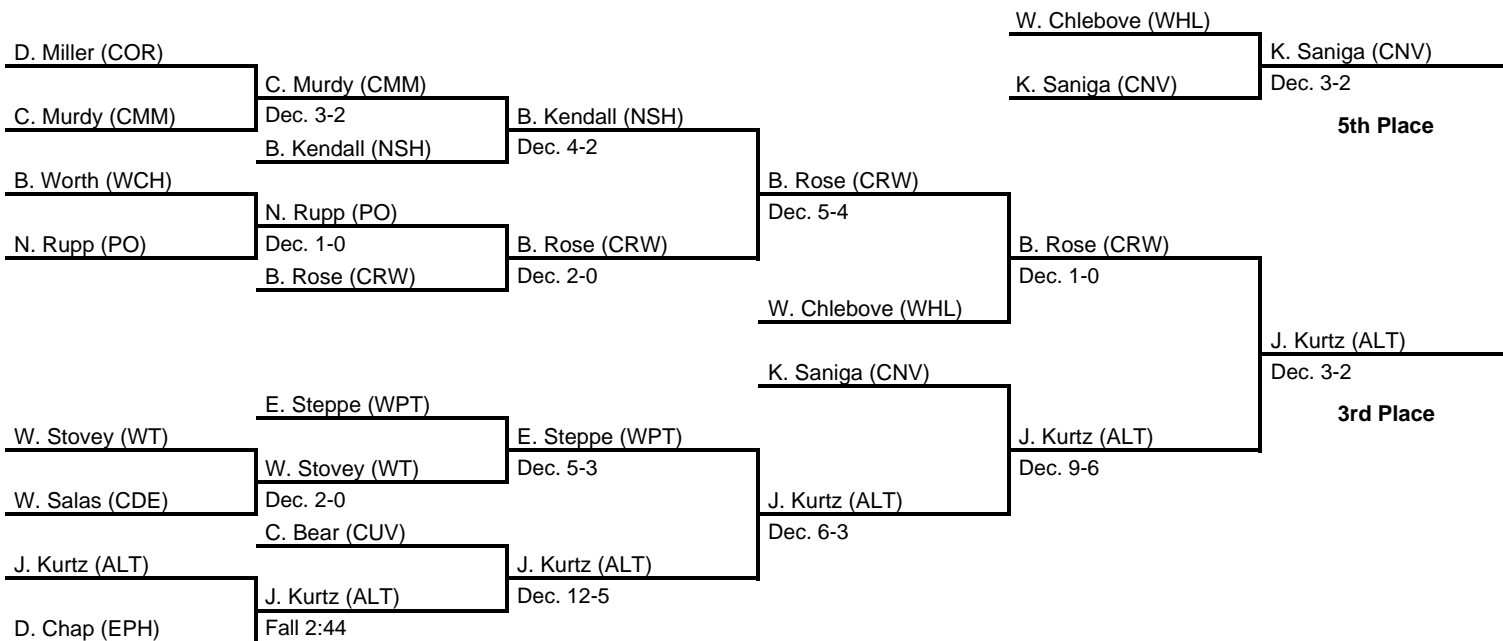

1992 PIAA Class AAA Wrestling Championships

at Hersheypark Arena, Hershey, PA -- March 12-14, 1992

results provided by
PA-Wrestling.com

112