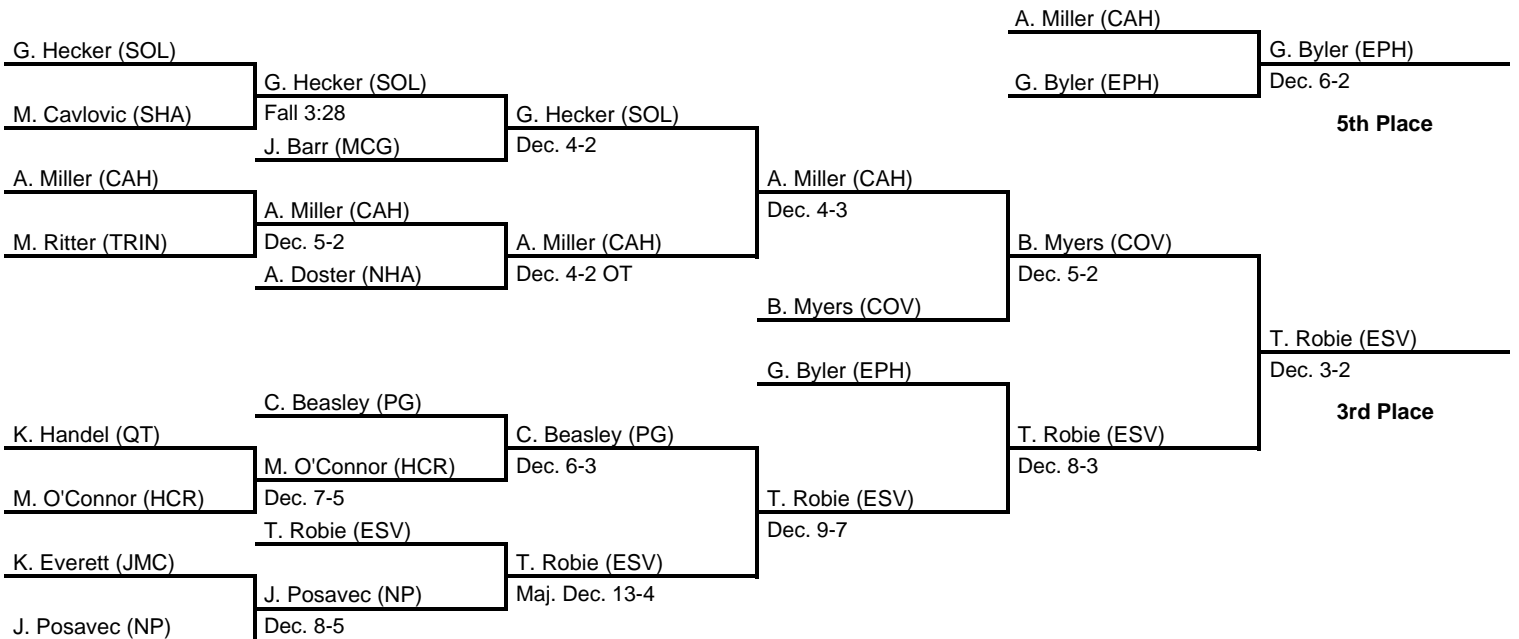

results provided by
PA-Wrestling.com

152

1992 PIAA Class AAA Wrestling Championships

at Hersheypark Arena, Hershey, PA -- March 12-14, 1992

results provided by
PA-Wrestling.com

1992 PIAA Class AAA Wrestling Championships