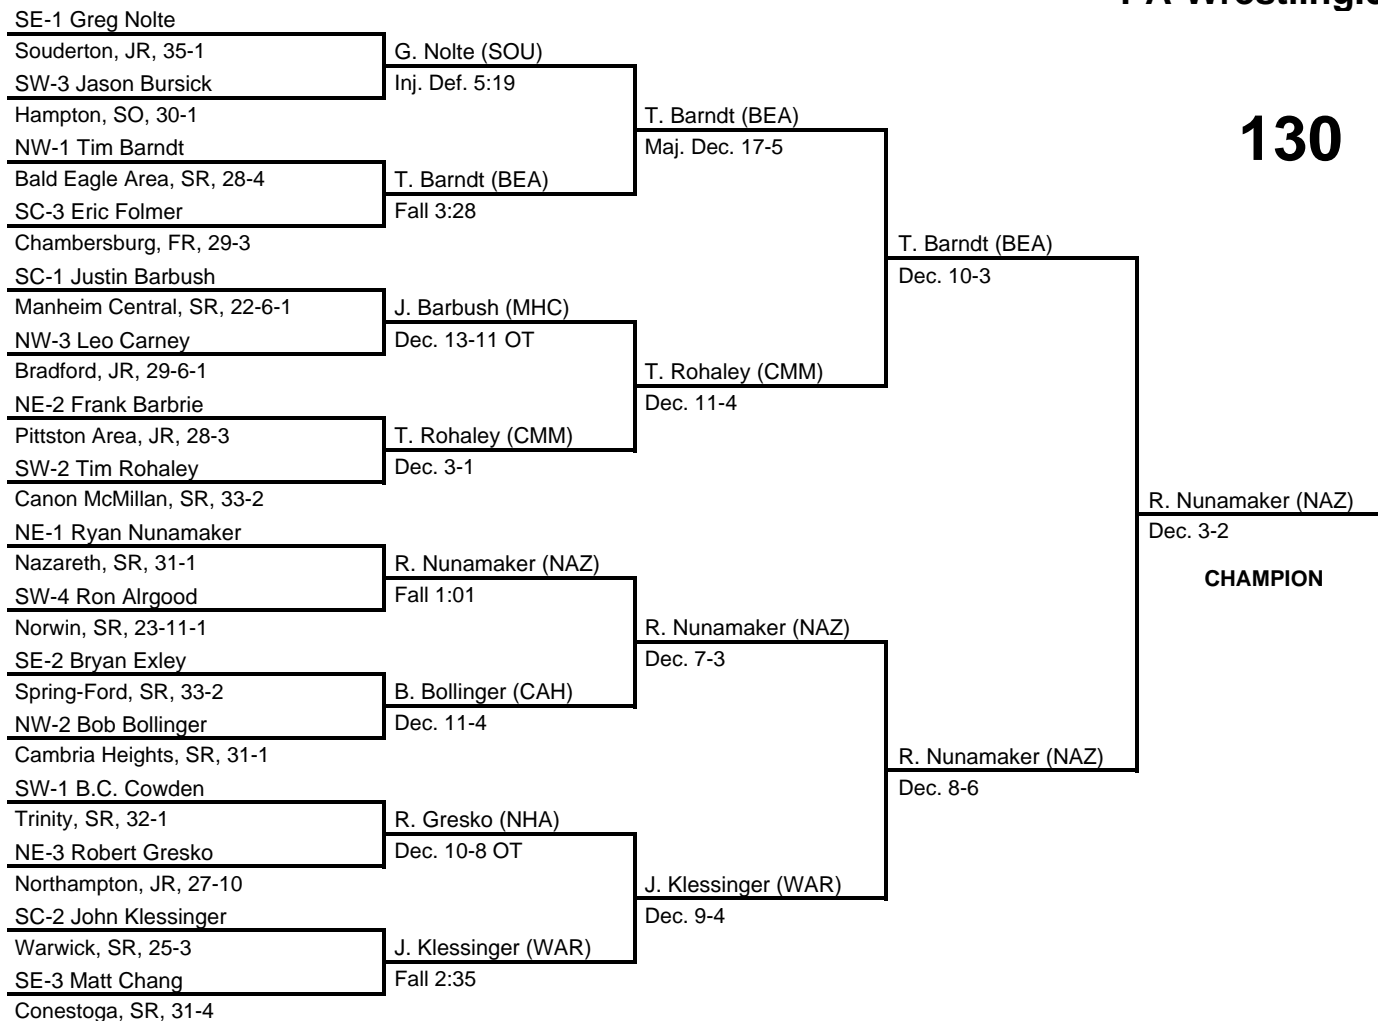

results provided by
PA-Wrestling.com

112

1992 PIAA Class AAA Wrestling Championships

at Hersheypark Arena, Hershey, PA -- March 12-14, 1992

results provided by
PA-Wrestling.com

1992 PIAA Class AAA Wrestling Championships