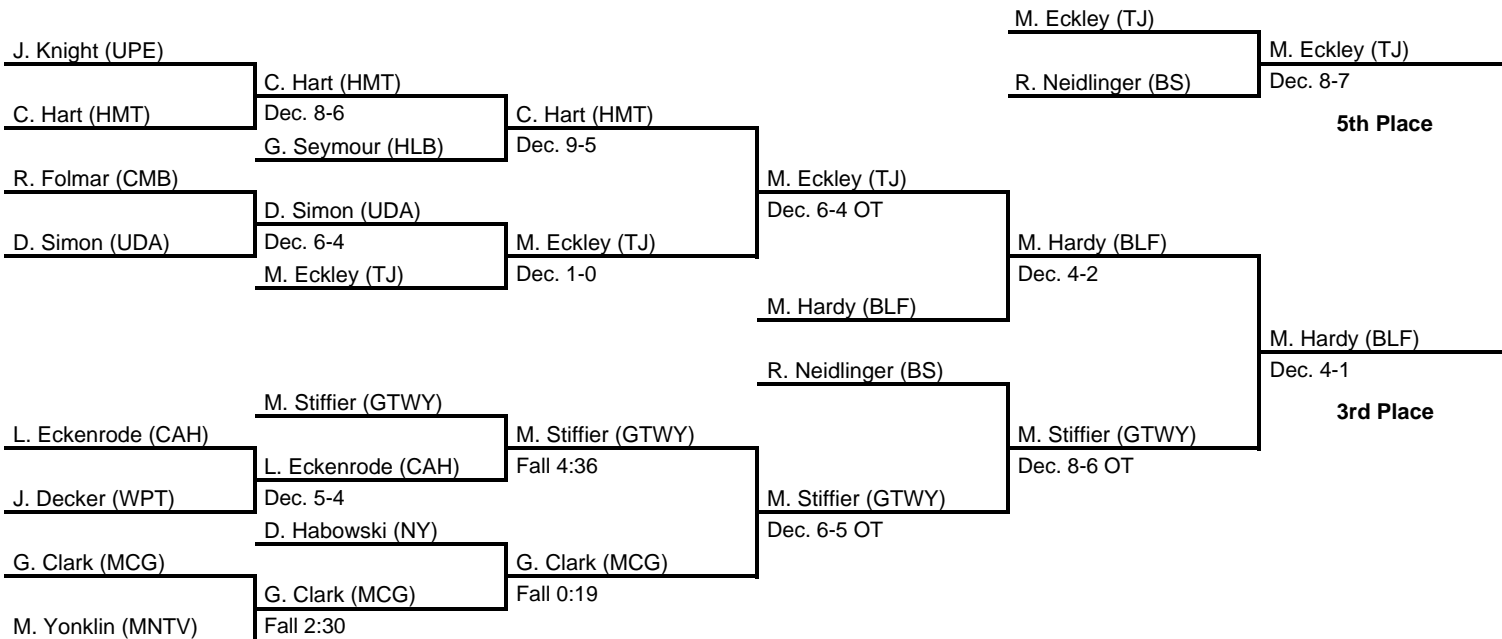

1992 PIAA Class AAA Wrestling Championships

at Hersheypark Arena, Hershey, PA -- March 12-14, 1992

results provided by
PA-Wrestling.com