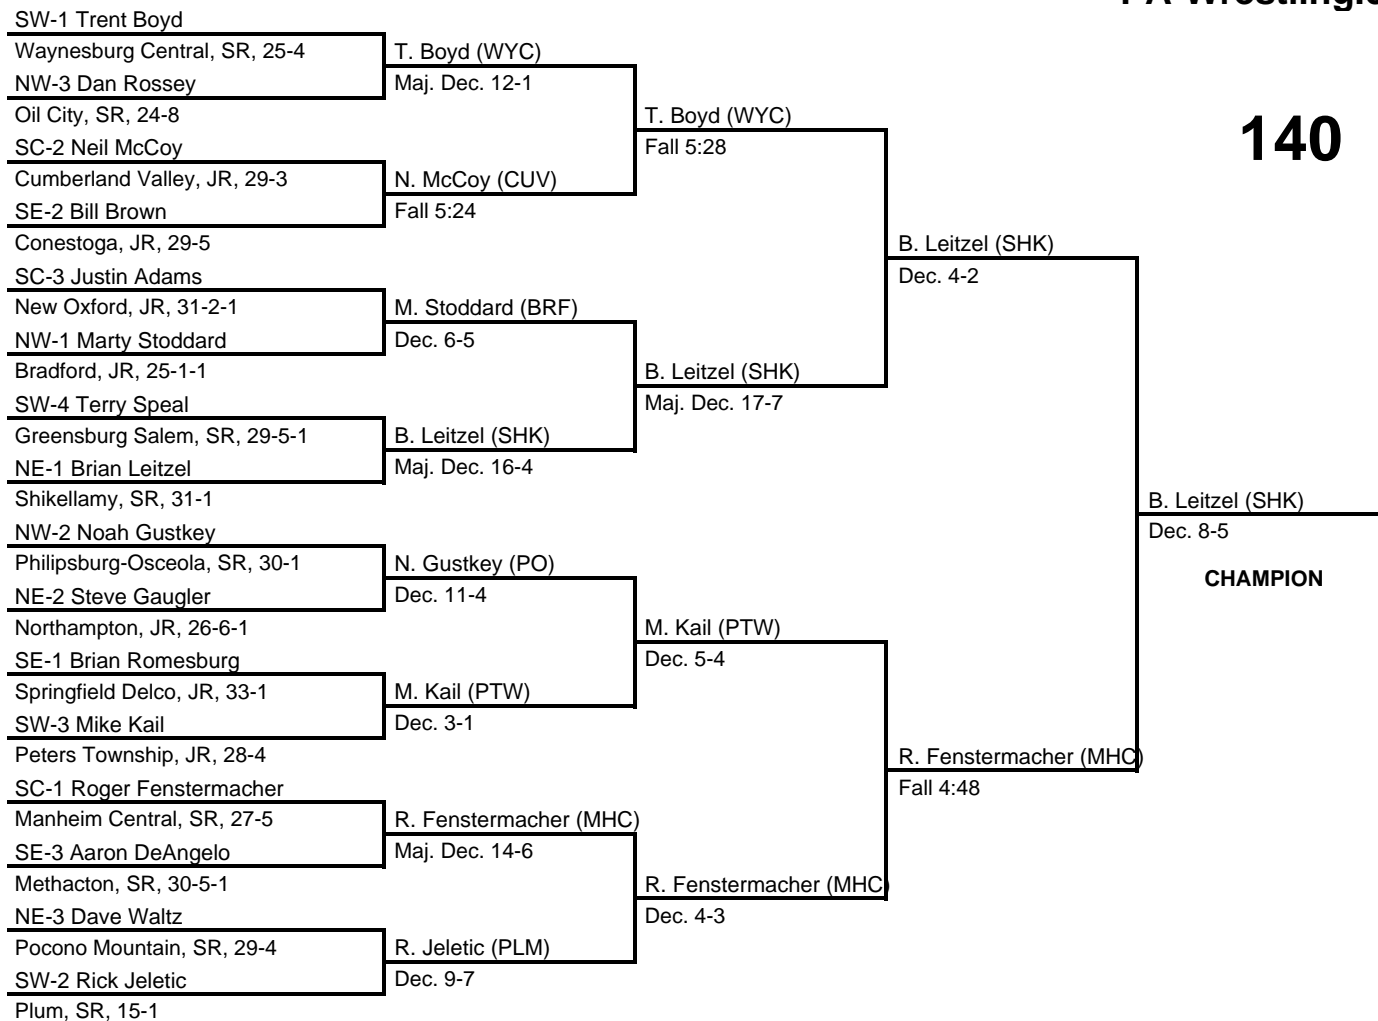

at Hersheypark Arena, Hershey, PA -- March 12-14, 1992

results provided by
PA-Wrestling.com

1992 PIAA Class AAA Wrestling Championships

at Hersheypark Arena, Hershey, PA -- March 12-14, 1992

results provided by
PA-Wrestling.com