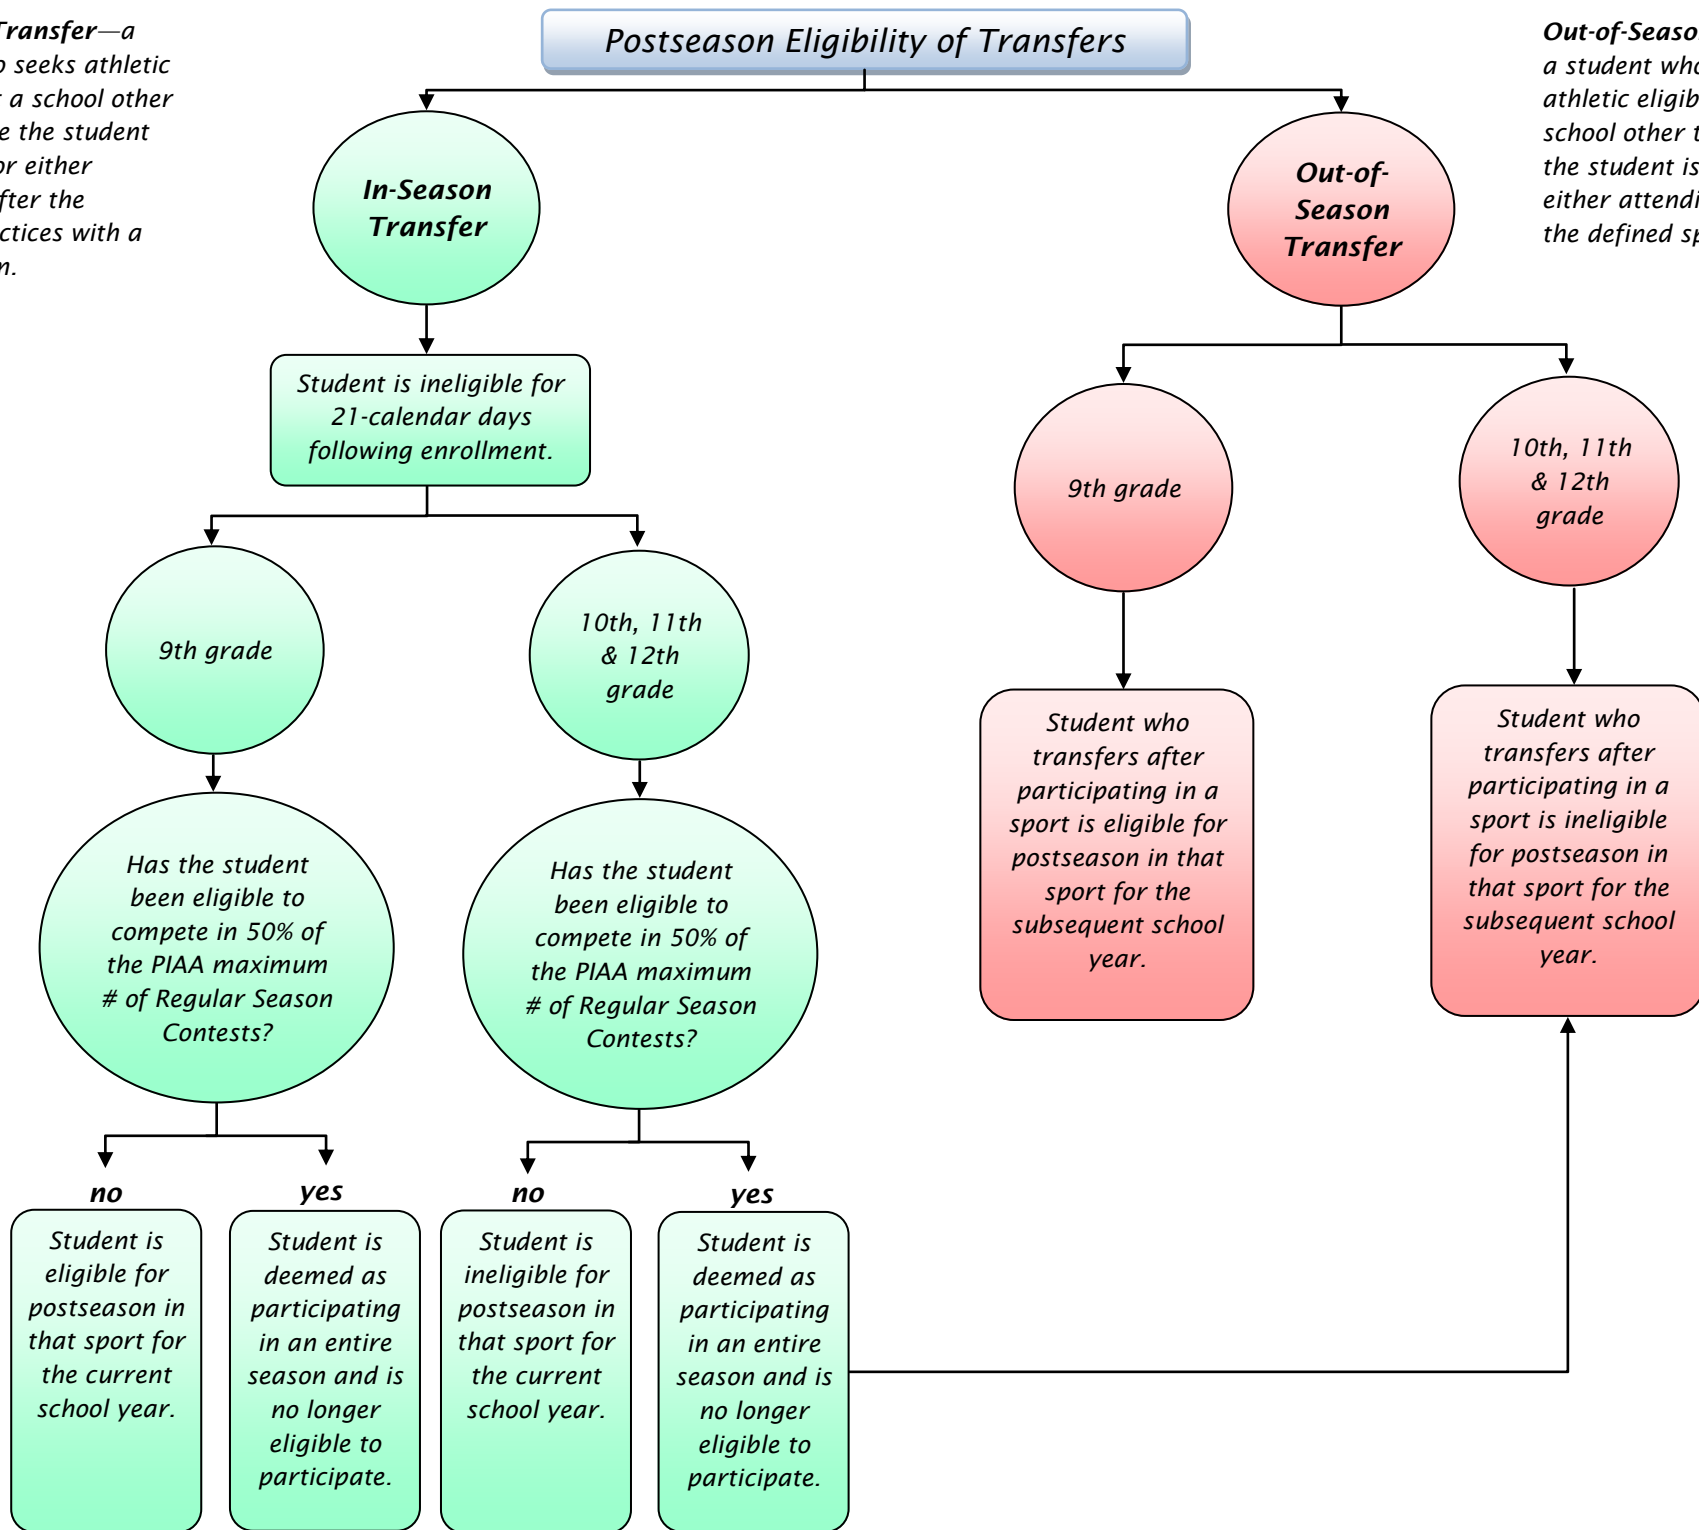

**In-Season Transfer**—a student who seeks athletic eligibility at a school other than the one the student is enrolled or either attending after the student Practices with a School Team.

## Postseason Eligibility of Transfers

**Out-of-Season Transfer**—a student who seeks athletic eligibility at a school other than the one the student is enrolled or either attending outside the defined sport season.

**no**  
Student is eligible for postseason in that sport for the current school year.

**yes**  
Student is deemed as participating in an entire season and is no longer eligible to participate.

**no**  
Student is ineligible for postseason in that sport for the current school year.

**yes**  
Student is deemed as participating in an entire season and is no longer eligible to participate.

Student who transfers after participating in a sport is eligible for postseason in that sport for the subsequent school year.