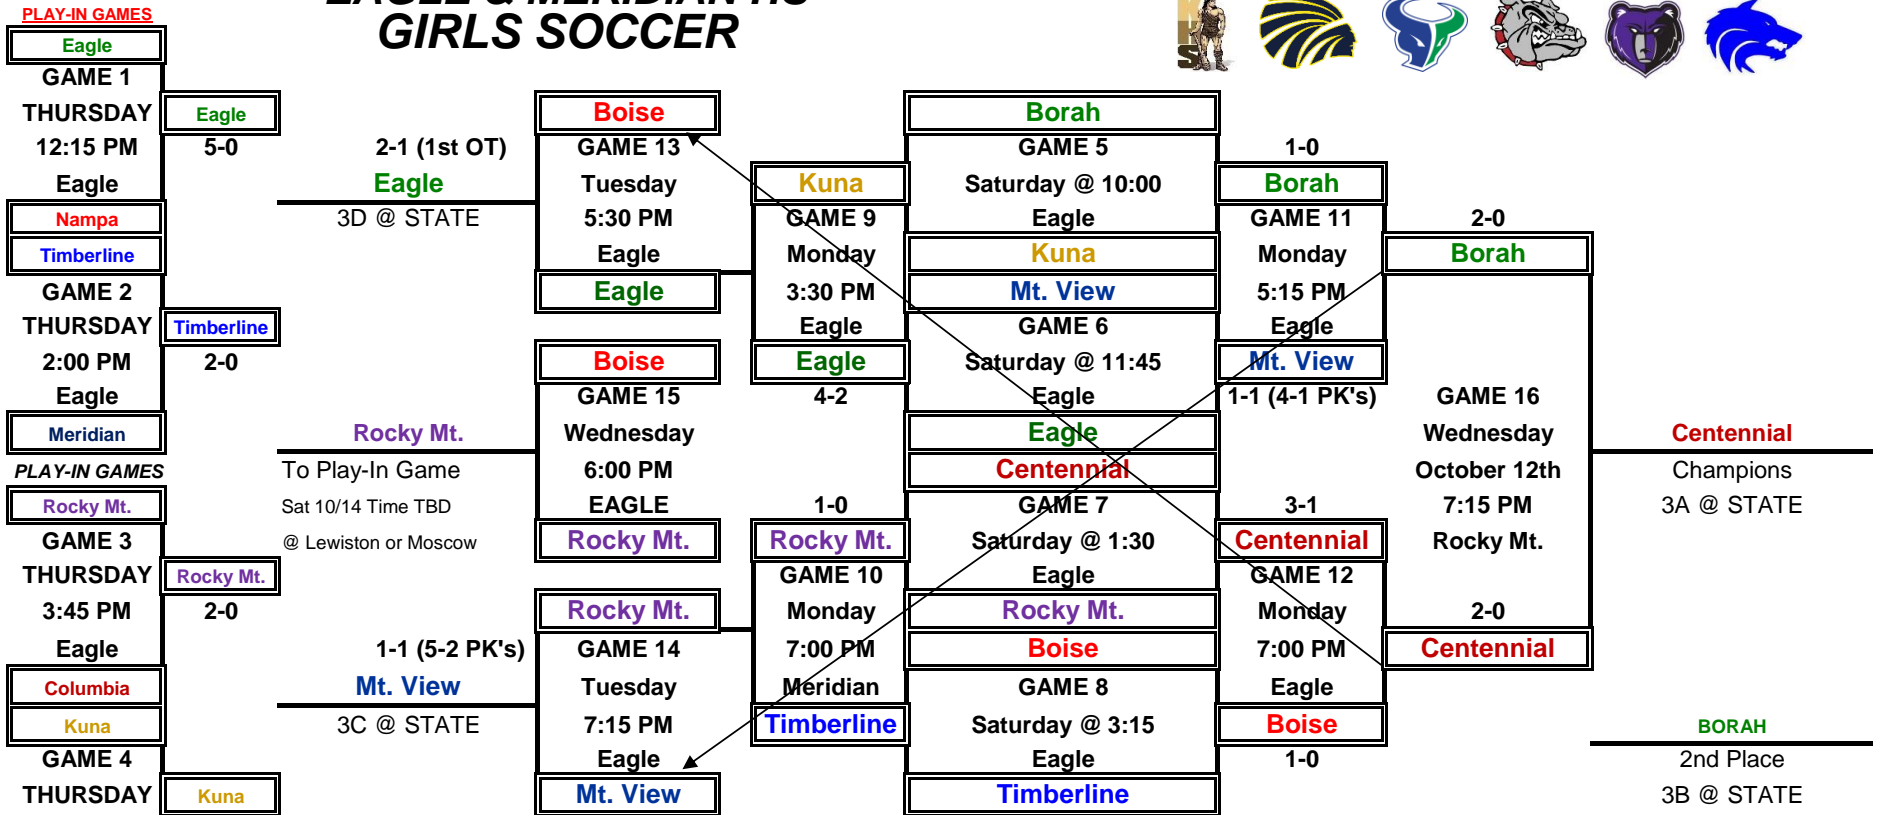

DISTRICT III TOURNAMENT 2017

EAGLE & MERIDIAN HS GIRLS SOCCER

Higher seed will be the home team & wear light jerseys

Team	Record	Points	Seed
Borah	9-2	27	1
Centennial	9-2	27	2
Boise	6-0-5	23	3
Mt. View	6-2-3	21	4
Eagle	6-3-2	20	5
Timberline	5-3-3	18	6
Rocky Mt.	5-4-2	17	7
Kuna	3-6-2	11	8
Capital	3-7-1	10	9
Columbia	2-6-3	9	10
Meridian	1-9-1	4	11
Nampa	0-11	0	12

Game	Date	Time	Field
#1	Thursday, October 5, 2017	12:15	Eagle
#2	Thursday, October 5, 2017	2:00	Eagle
#3	Thursday, October 5, 2017	3:45	Eagle
#4	Thursday, October 5, 2017	7:00	Meridian
#5	Saturday, October 7, 2017	10:00	Eagle
#6	Saturday, October 7, 2017	11:45	Eagle
#7	Saturday, October 7, 2017	1:30	Eagle
#8	Saturday, October 7, 2017	3:15	Eagle
#9	Monday, October 9, 2017	3:30	Eagle
#10	Monday, October 9, 2017	7:00	Meridian
#11	Monday, October 9, 2017	5:15	Eagle
#12	Monday, October 9, 2017	7:00	Eagle
#13	Tuesday, October 10, 2017	5:30	Eagle
#14	Tuesday, October 10, 2017	7:00	Eagle
#15	Wednesday, October 11, 2017	6:00	Eagle
#16	Wednesday, October 11, 2017	7:15	Rocky Mountain